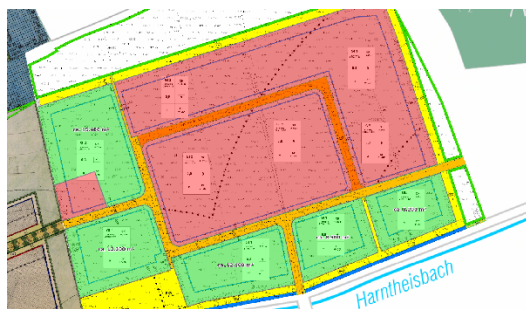

Factsheet parcel

| | |
|-----------------|--|
| Designation | Erweiterung Natur- und Gewerbepark Olfetal (No. 001) |
| Area size | 56,900 m ² |
| City / district | Ahlen, Warendorf |

Map view

Location in germany

Location in municipality

Detail view

© [OpenStreetMap](#) contributors. Map view subject to exact measurement.

Availabilities

| | | | |
|--|--|---|---|
|  Immediately available area |  Available area within short term (< 2 years) |  Available area within medium term (2-5 years) |  Available area within Long term (> 5 years) |
|  Not available area | | | |

Other areas

| | | | |
|---|--|--|---|
|  Private ownership |  Water area |  Rail area |  Street area |
|  Green area |  Living space |  disposal/supply infrastructure |  Other Area |

Parcel

| | |
|------------------|-----------------------------------|
| Area size | 56,900 m ² |
| Price | 79.00 €/m ² |
| Availability | Immediately available area |
| Area designation | Industrial area , Commercial zone |
| Divisible | Yes |
| 24h operation | Yes |

Olfetal.PNG

Commercial zone

| | |
|---------------------------|---------------------------|
| Location | Outskirts |
| Industrial tax multiplier | 445.00 % |
| Price range | to 79.00 €/m ² |
| Regional important? | Yes |