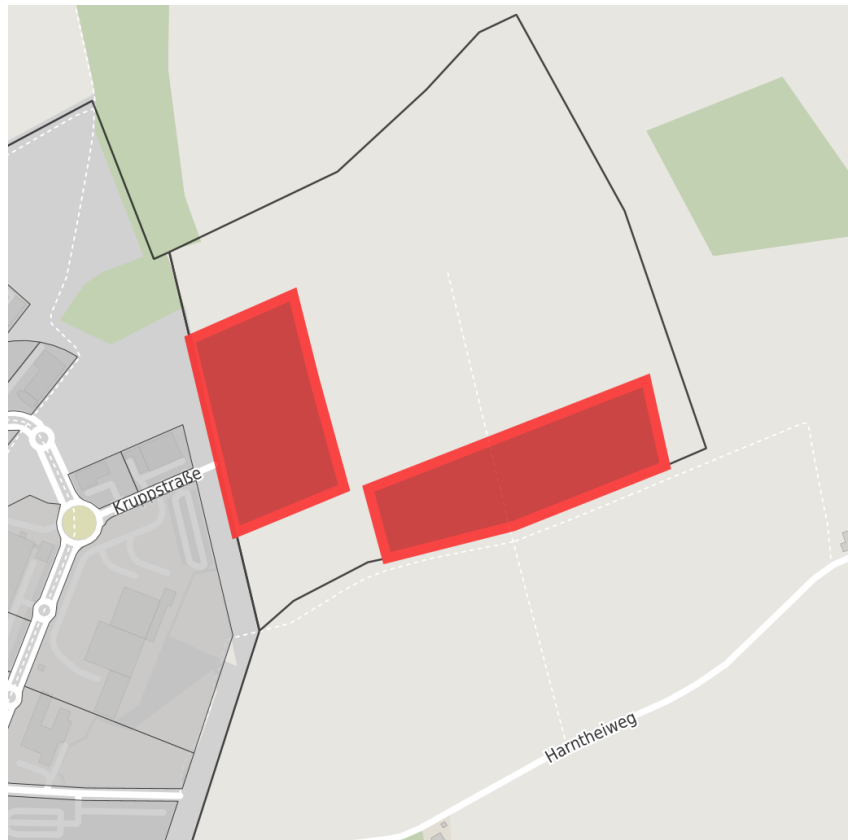

Factsheet parcel

| | |
|-----------------|--|
| Designation | Erweiterung Natur- und Gewerbepark Olfetal (No. 001) |
| Area size | 56,900 m ² |
| City / district | Ahlen, Warendorf |

Map view

Location in germany

Location in municipality

Detail view

© [OpenStreetMap](#) contributors. Map view subject to exact measurement.

Availabilities

| | | | |
|--|--|---|---|
|  Immediately available area |  Available area within short term (< 2 years) |  Available area within medium term (2-5 years) |  Available area within Long term (> 5 years) |
|  Not available area | | | |

Information about Ahlen

Ahlen is the biggest city (51.766 inhabitants) and the economically most important town in the district of Warendorf. The city of Ahlen is an important location for the metal manufacturing industry. One of the most famous companies in Ahlen is Franz Kaldewei GmbH & Co. KG, one of the biggest bathtub manufacturers worldwide.

The city of Ahlen is located very close to the most important cities in Westphalia. Dortmund, Münster and Bielefeld are just one hour away.

Historischer Ahleener Wasserturm

Ahlen

Ahleener Advent

Natur- und Gewerbepark Olfetal