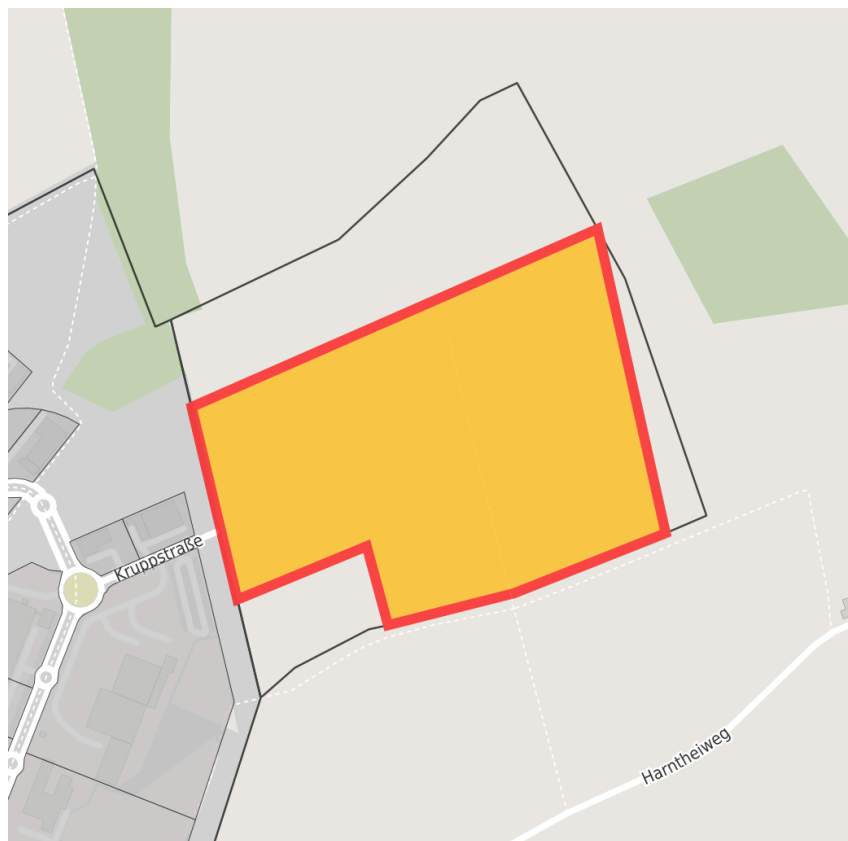

Factsheet parcel

Designation	Erweiterung Natur- und Gewerbepark Olfetal (No. 001)
Area size	148,310 m ²
City / district	Ahlen, Warendorf

Map view

Location in germany

Location in municipality

Detail view

© [OpenStreetMap](#) contributors. Map view subject to exact measurement.

Other areas

 Private ownership	 Water area	 Rail area	 Street area
 Green area	 Living space	 disposal/supply infrastructure	 Other Area

Parcel

Area size	148,310 m ²
Price	79.00 €/m ²
Availability	Available area within medium term (2-5 years)
Area designation	Industrial area , Commercial zone
Divisible	Yes
24h operation	Yes

044-2_Einteilung-Bauabschnitte_02-2

Commercial zone

Location	Outskirts
Industrial tax multiplier	445.00 %
Price range	to 79.00 €/m ²
Regional important?	Yes

Logo_Olfetal_Erweiterung_final.jpg

Transport connections

The city of Ahlen is located very close to the most important cities in Westphalia. Dortmund, Münster and Bielefeld are just one hour away.

Historischer Ahleener Wasserturm

Ahlen

Ahleener Advent

Natur- und Gewerbepark Olfetal