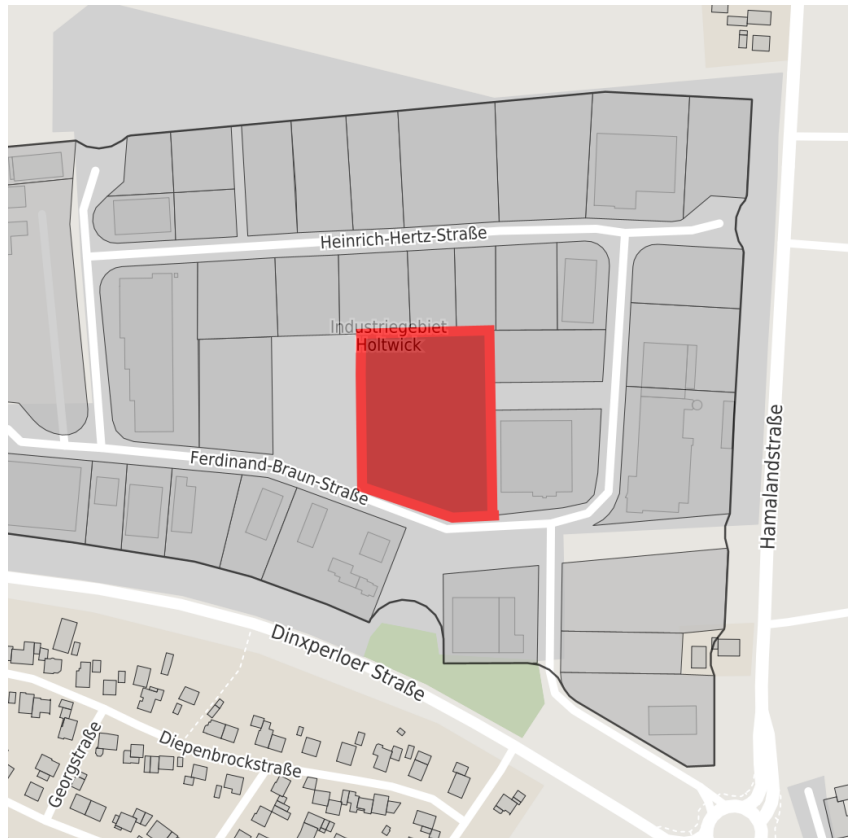

## Factsheet parcel

Designation	Gewerbegebiet Holtwick (No. 050)
Area size	9,000 m <sup>2</sup>
City / district	Bocholt, Borken

## Map view

Location in germany

Location in municipality

Detail view

© [OpenStreetMap](#) contributors. Map view subject to exact measurement.

## Parcel

Area size	9,000 m <sup>2</sup>
Price	On Demand
Availability	Immediately available area
Divisible	No
24h operation	No