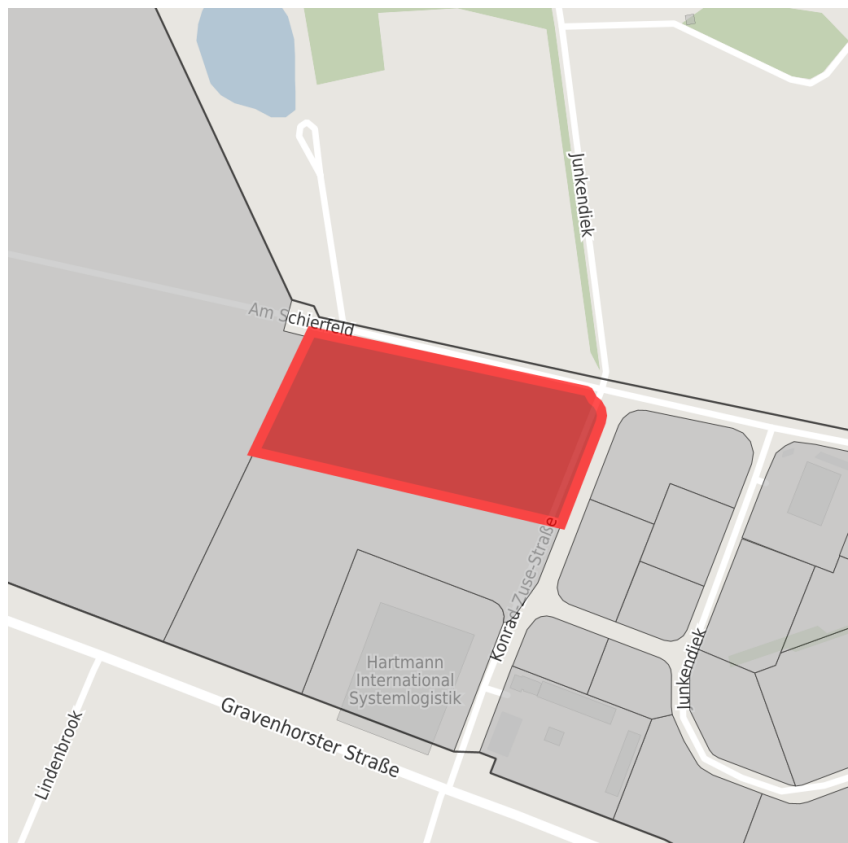

Factsheet parcel

Designation	Gewerbegebiet Schierloh (No. 057)
Area size	28,400 m ²
City / district	Ibbenbüren, Steinfurt

Map view

Location in germany

Location in municipality

Detail view

© [OpenStreetMap](#) contributors. Map view subject to exact measurement.

Private ownership	Water area	Rail area	Street area
Green area	Living space	disposal/supply infrastructure	Other Area

Parcel

Area size	28,400 m ²
Price	On Demand
Availability	Immediately available area
Area designation	Commercial zone
Divisible	Yes
24h operation	No