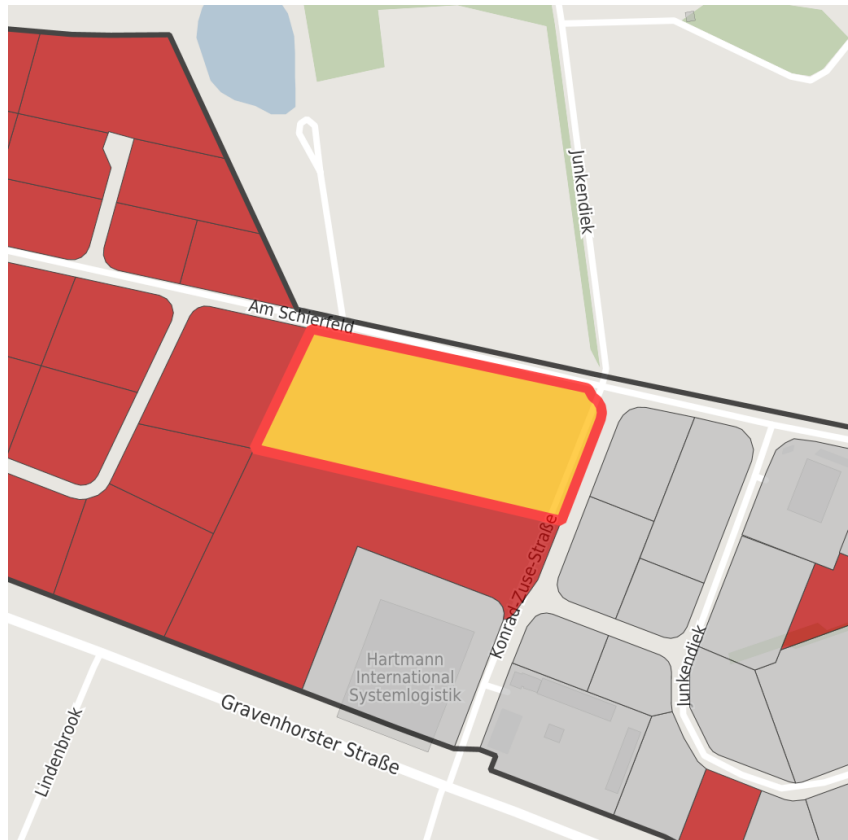

Factsheet parcel

Designation	Gewerbegebiet Schierloh (No. 057)
Area size	28,400 m ²
City / district	Ibbenbüren, Steinfurt

Map view

Location in germany

Location in municipality

Detail view

© [OpenStreetMap](#) contributors. Map view subject to exact measurement.

Availabilities

- Immediately available area
- Available area within short term (< 2 years)
- Available area within medium term (2-5 years)
- Available area within Long term (> 5 years)
- Not available area

Other areas

- Private ownership
- Water area
- Rail area
- Street area
- Green area
- Living space
- disposal/supply infrastructure
- Other Area

Parcel

Area size	28,400 m ²
Price	On Demand
Availability	Available area within medium term (2-5 years)
Area designation	Commercial zone
Divisible	Yes
24h operation	No

Commercial zone

Location	Outskirts
Regional important?	No

Transport connections

		Distance	
		[km]	[min]
Freeway	A 30	0.7	1
Highway	Kreisstraße direkt	0.0	0
	Landstraße direkt	0.0	0
	219	4.0	10
Airport	Münster/Osnabrück	20.0	20
Port	Dortmund-Ems-Kanal	8.0	15
Rail freight	Rheine	25.0	25
Public transport	Ibbenbüren	4.0	10