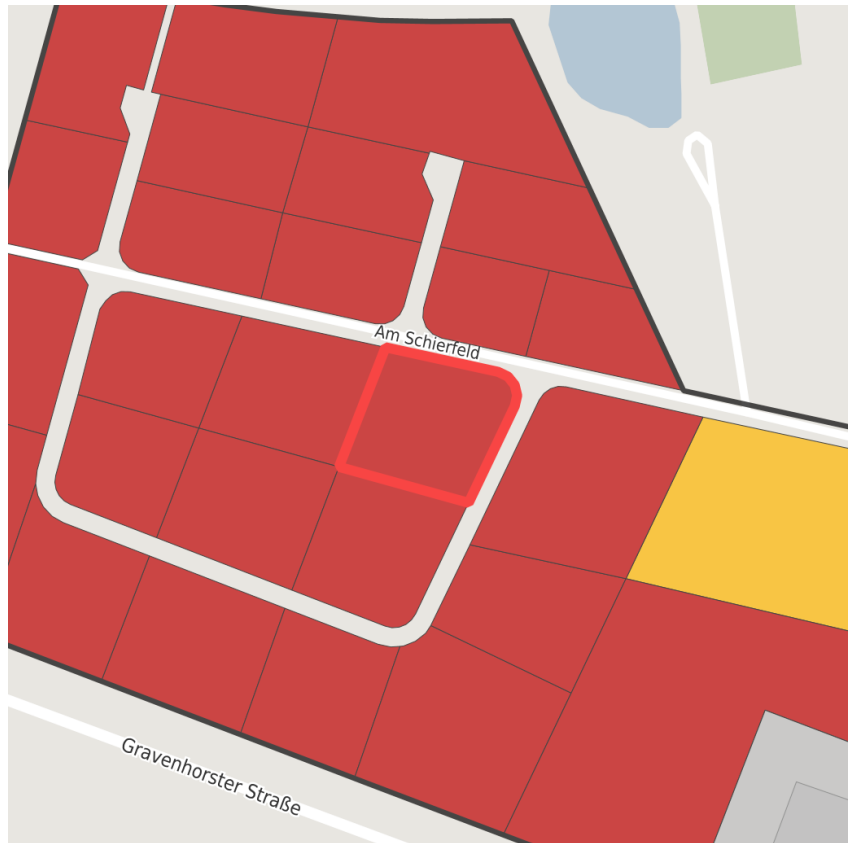

Factsheet parcel

Designation Gewerbegebiet Schierloh (No. 053)
 Area size 6,925 m²
 City / district Ibbenbüren, Steinfurt

Map view

Location in germany

Location in municipality

Detail view

© [OpenStreetMap](https://www.openstreetmap.org/) contributors. Map view subject to exact measurement.

Availabilities

- Immediately available area
- Available area within short term (< 2 years)
- Available area within medium term (2-5 years)
- Available area within Long term (> 5 years)
- Not available area

Other areas

- Green area
- Water area
- Rail area
- Street area
- Living space
- disposal/supply infrastructure
- Other Area

Parcel

Area size	6,925 m ²
Price	On Demand
Availability	Immediately available area
Area designation	Commercial zone
Divisible	Yes
24h operation	No

Commercial zone

Location	Outskirts
Regional important?	No

Transport connections

		Distance	
		[km]	[min]
Freeway	A 30	0.7	1
Highway	Kreisstraße direkt	0.0	0
	Landstraße direkt	0.0	0
	219	4.0	10
Airport	Münster/Osnabrück	20.0	20
Port	Dortmund-Ems-Kanal	8.0	15
Rail freight	Rheine	25.0	25
Public transport	Ibbenbüren	4.0	10