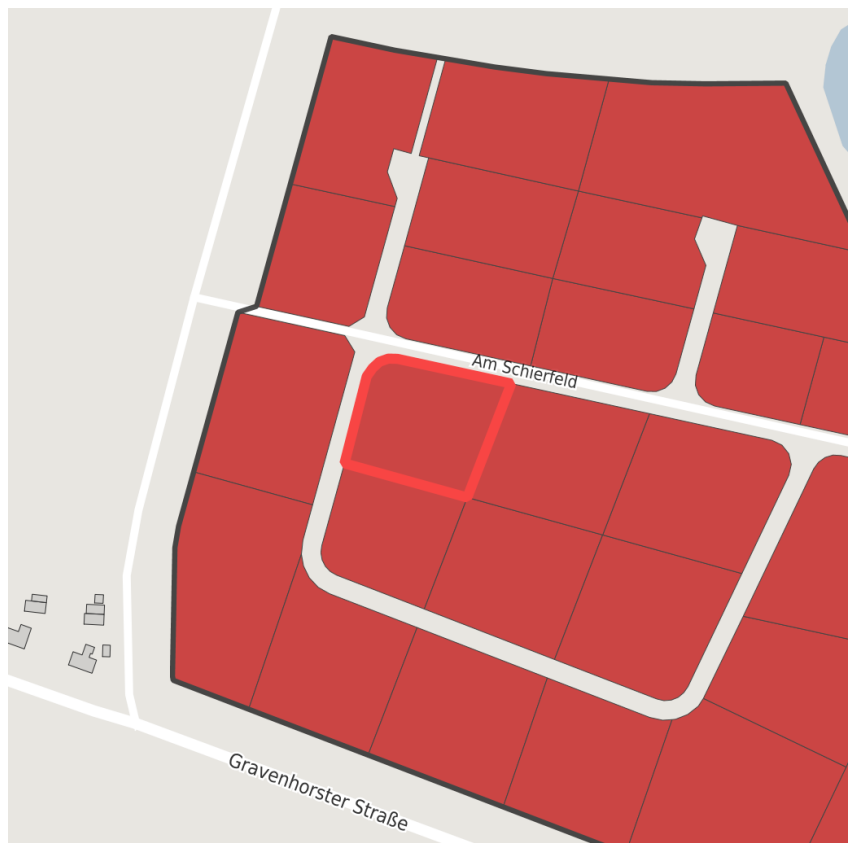

Factsheet parcel

Designation	Gewerbegebiet Schierloh (No. 051)
Area size	5,753 m ²
City / district	Ibbenbüren, Steinfurt

Map view

Location in germany

Location in municipality

Detail view

© [OpenStreetMap](#) contributors. Map view subject to exact measurement.

Availabilities

Immediately available area	Available area within short term (< 2 years)	Available area within medium term (2-5 years)	Available area within Long term (> 5 years)
Not available area			

Other areas

Private ownership	Water area	Rail area	Street area
Green area	Living space	disposal/supply infrastructure	Other Area

Parcel

Area size	5,753 m ²
Price	On Demand
Availability	Immediately available area
Area designation	Commercial zone
Divisible	Yes
24h operation	No

Commercial zone

Location	Outskirts
Regional important?	No

Transport connections

			Distance	
			[km]	[min]
Freeway	A 30		0.7	1
Highway	Kreisstraße direkt		0.0	0
	Landstraße direkt		0.0	0
	219		4.0	10
Airport	Münster/Osnabrück		20.0	20
Port	Dortmund-Ems-Kanal		8.0	15
Rail freight	Rheine		25.0	25
Public transport	Ibbenbüren		4.0	10