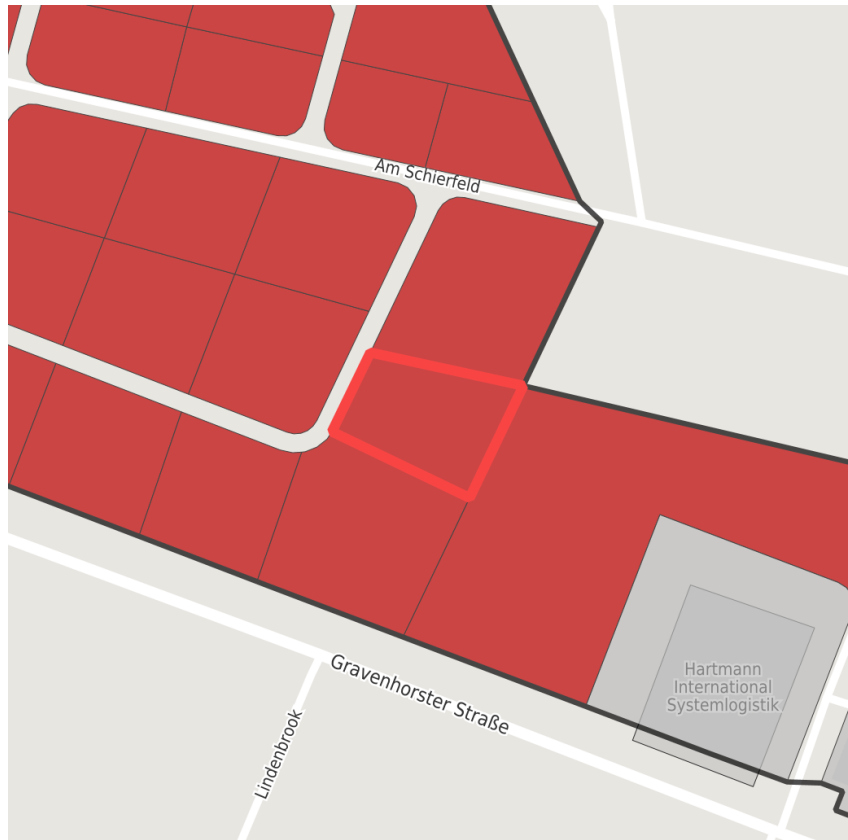

Factsheet parcel

Designation Gewerbegebiet Schierloh (No. 044)
 Area size 6,427 m²
 City / district Ibbenbüren, Steinfurt

Map view

Location in germany

Location in municipality

Detail view

© [OpenStreetMap](https://www.openstreetmap.org/) contributors. Map view subject to exact measurement.

Availabilities

- Immediately available area
- Available area within short term (< 2 years)
- Available area within medium term (2-5 years)
- Available area within Long term (> 5 years)
- Not available area

Other areas

- Private ownership
- Water area
- Rail area
- Street area
- Green area
- Living space
- disposal/supply infrastructure
- Other Area

Parcel

Area size	6,427 m ²
Price	On Demand
Availability	Immediately available area
Area designation	Commercial zone
Divisible	Yes
24h operation	No

Commercial zone

Location	Outskirts
Regional important?	No

Transport connections

		Distance	
		[km]	[min]
Freeway	A 30	0.7	1
Highway	Kreisstraße direkt	0.0	0
	Landstraße direkt	0.0	0
	219	4.0	10
Airport	Münster/Osnabrück	20.0	20
Port	Dortmund-Ems-Kanal	8.0	15
Rail freight	Rheine	25.0	25
Public transport	Ibbenbüren	4.0	10