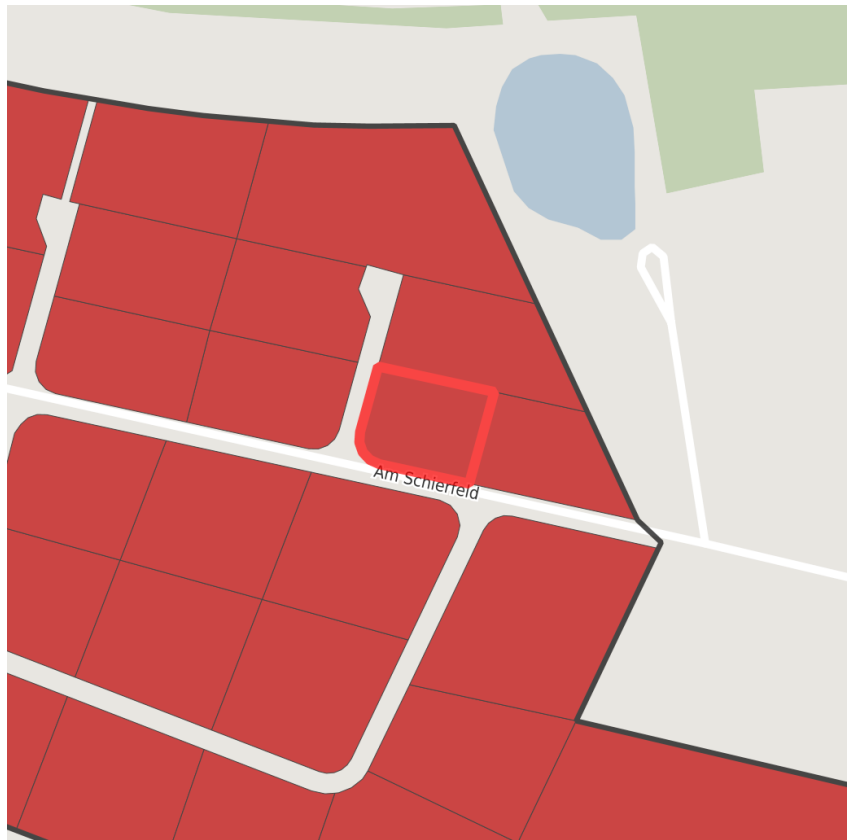

**Factsheet parcel**

Designation Gewerbegebiet Schierloh (No. 041)  
 Area size 3,744 m<sup>2</sup>  
 City / district Ibbenbüren, Steinfurt

**Map view**

Location in germany

Location in municipality

Detail view

© [OpenStreetMap](https://www.openstreetmap.org/) contributors. Map view subject to exact measurement.

**Availabilities**

- Immediately available area
- Available area within short term (< 2 years)
- Available area within medium term (2-5 years)
- Available area within Long term (> 5 years)
- Not available area

**Other areas**

- Green area
- Water area
- Rail area
- Street area
- Living space
- disposal/supply infrastructure
- Other Area

## Parcel

Area size	3,744 m <sup>2</sup>
Price	On Demand
Availability	Immediately available area
Area designation	Industrial area
Divisible	Yes
24h operation	No