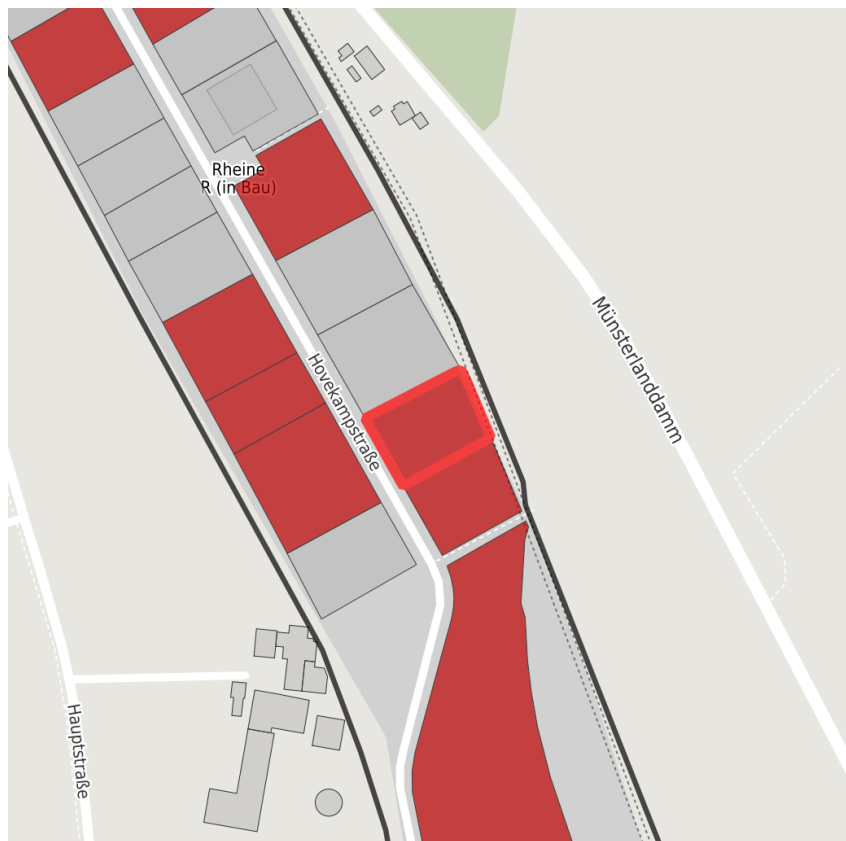

Factsheet parcel

Designation	Gewerbepark Rheine R (No. 035)
Area size	2,500 m ²
City / district	Rheine, Steinfurt

Map view

Location in germany

Location in municipality

Detail view

© [OpenStreetMap](#) contributors. Map view subject to exact measurement.

Availabilities

Immediately available area	Available area within short term (< 2 years)	Available area within medium term (2-5 years)	Available area within Long term (> 5 years)
Not available area			

Other areas

Private ownership	Water area	Rail area	Street area
Green area	Living space	disposal/supply infrastructure	Other Area

Parcel

Area size	2,500 m ²
Price	On Demand
Availability	Immediately available area
Divisible	No
24h operation	No

Commercial zone

Location	
Regional important?	No

Transport connections

			Distance	
			[km]	[min]
Freeway	A30		8.0	10
Highway	B70		5.0	5
Airport	Münster/Osnabrück		28.0	30
Port	Dortmund-Ems-Kanal		8.0	10
Rail freight	Container-Terminal (GVZ Rheine)		7.0	10