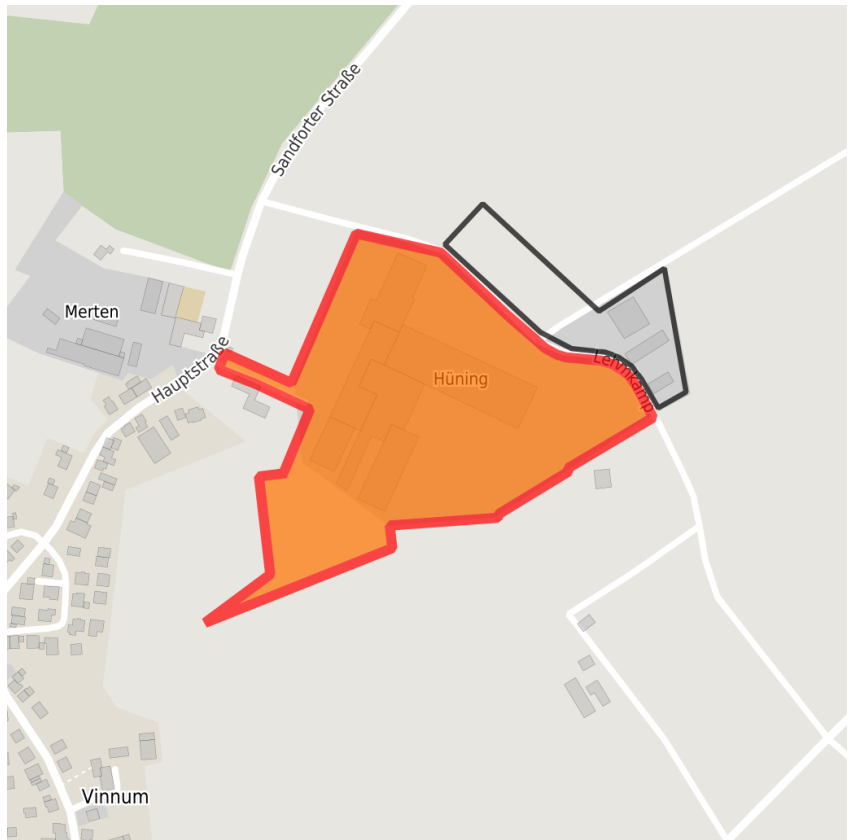

Factsheet parcel

Designation	Ehemaliges Ziegelwerk Vinum (No. 001)
Area size	90,000 m ²
City / district	Olfen, Coesfeld

Map view

Location in germany

Location in municipality

Detail view

© [OpenStreetMap](#) contributors. Map view subject to exact measurement.

Availabilities

- Immediately available area
- Available area within short term (< 2 years)
- Available area within medium term (2-5 years)
- Available area within Long term (> 5 years)
- Not available area

Other areas

- Green area
- Water area
- Rail area
- Street area
- Living space
- disposal/supply infrastructure
- Other Area

Parcel

Area size	90,000 m ²
Price	On Demand
Availability	Available area within short term (< 2 years)
Divisible	No
24h operation	No

Commercial zone

Location	Outskirts / Solitary location
Industrial tax multiplier	410.00 %
Regional important?	No

Transport connections

		Distance	
		[km]	[min]
Freeway	A2	15.0	20
	A1	20.0	25
Airport	Dortmund	32.0	35