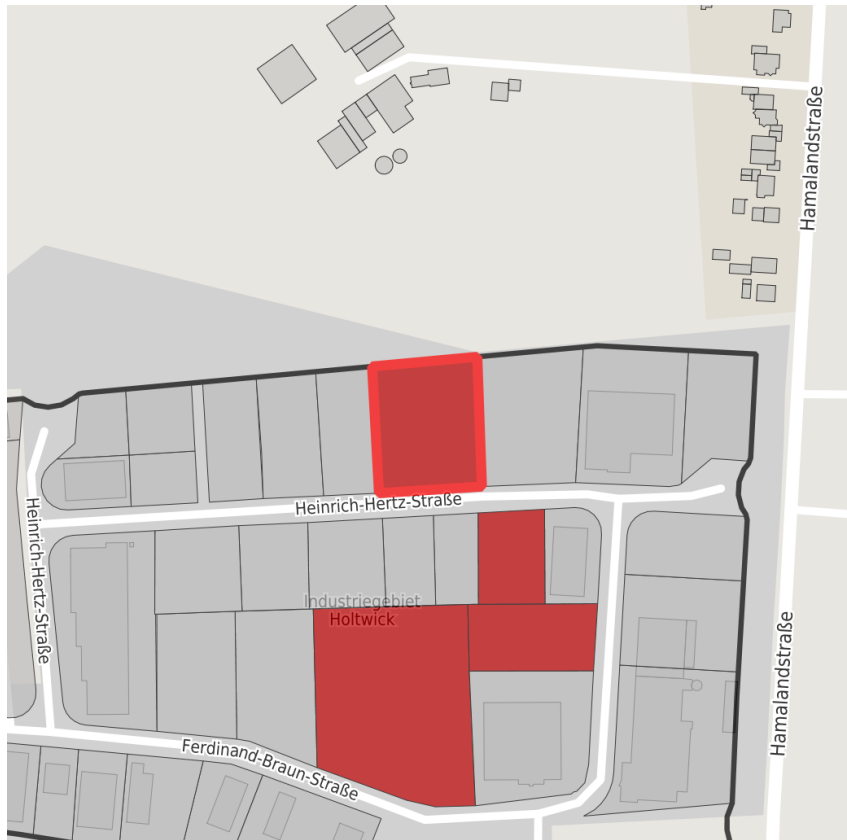

Factsheet parcel

Designation Gewerbegebiet Holtwick (No. 042)
 Area size 4,600 m²
 City / district Bocholt, Borken

Map view

Location in germany

Location in municipality

Detail view

© [OpenStreetMap](https://www.openstreetmap.org/) contributors. Map view subject to exact measurement.

Availabilities

- Immediately available area
- Available area within short term (< 2 years)
- Available area within medium term (2-5 years)
- Available area within Long term (> 5 years)
- Not available area

Other areas

- Private ownership
- Water area
- Rail area
- Street area
- Green area
- Living space
- disposal/supply infrastructure
- Other Area

Parcel

Area size	4,600 m ²
Price	On Demand
Availability	Immediately available area
Divisible	No
24h operation	No