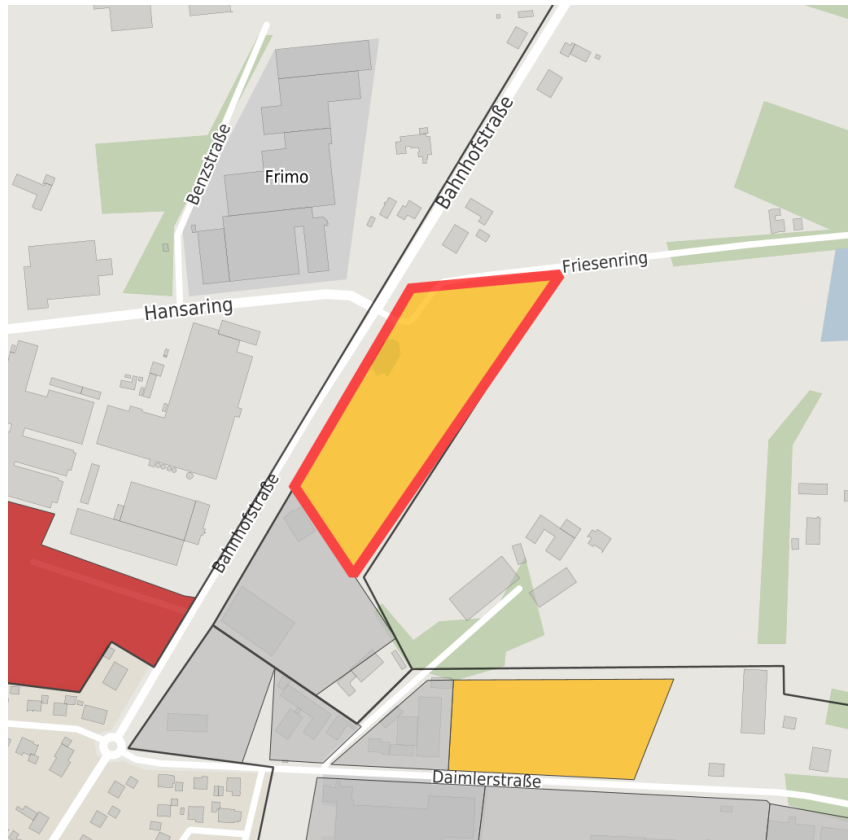

Factsheet parcel

Designation	Bahnhofstr. (No. 002)
Area size	18,158 m ²
City / district	Lotte, Steinfurt

Map view

Location in germany

Location in municipality

Detail view

© [OpenStreetMap](#) contributors. Map view subject to exact measurement.

Availabilities

Immediately available area	Available area within short term (< 2 years)	Available area within medium term (2-5 years)	Available area within Long term (> 5 years)
Not available area			

Other areas

Private ownership	Water area	Rail area	Street area
Green area	Living space	disposal/supply infrastructure	Other Area

Parcel

Area size	18,158 m ²
Price	On Demand
Availability	Available area within medium term (2-5 years)
Area designation	Commercial zone
Divisible	No
24h operation	No