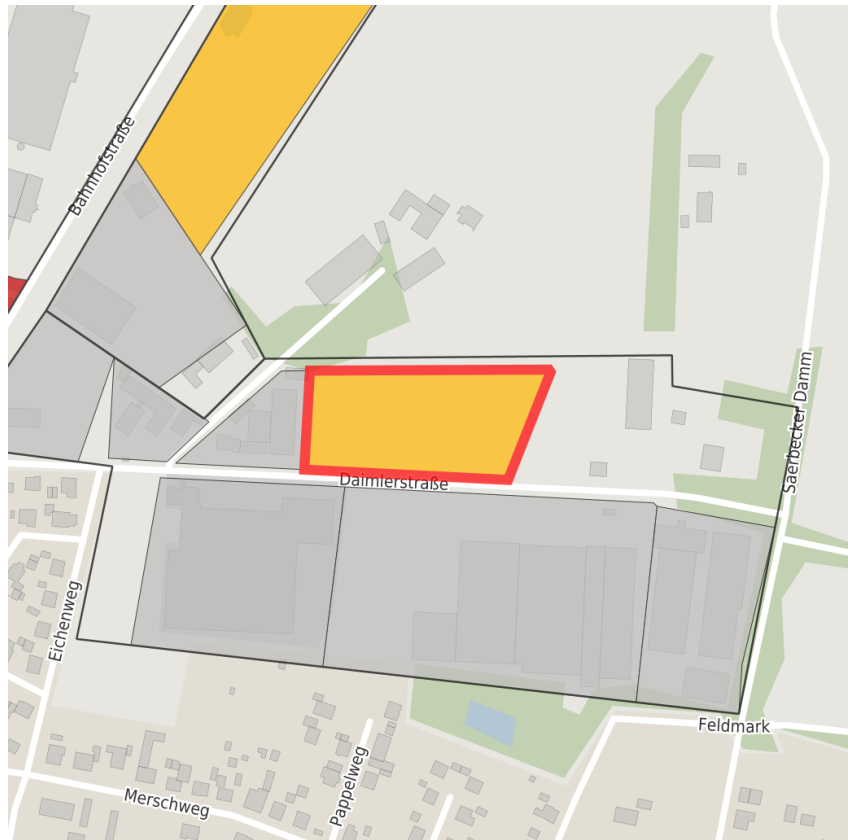

Factsheet parcel

Designation	Mersch (No. 007)
Area size	11,077 m ²
City / district	Lotte, Steinfurt

Map view

Location in germany

Location in municipality

Detail view

© [OpenStreetMap](https://www.openstreetmap.org/) contributors. Map view subject to exact measurement.

Availabilities

 Immediately available area	 Available area within short term (< 2 years)	 Available area within medium term (2-5 years)	 Available area within Long term (> 5 years)
 Not available area			

Other areas

 Private ownership	 Water area	 Rail area	 Street area
 Green area	 Living space	 disposal/supply infrastructure	 Other Area

Parcel

Area size	11,077 m ²
Price	On Demand
Availability	Available area within medium term (2-5 years)
Area designation	Commercial zone
Divisible	No
24h operation	No