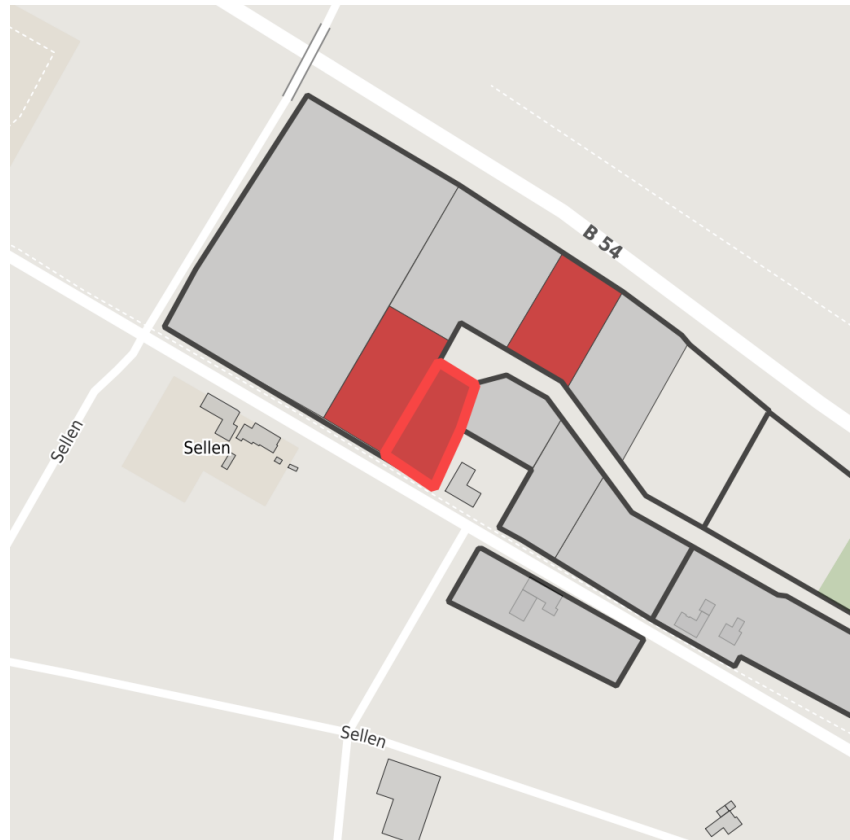

Factsheet parcel

Designation	Gewerbegebiet Sellen Esch (No. 002)
Area size	1,850 m ²
City / district	Steinfurt, Steinfurt

Map view

Location in germany

Location in municipality

Detail view

© [OpenStreetMap](https://www.openstreetmap.org/) contributors. Map view subject to exact measurement.

Availabilities

 Immediately available area	 Available area within short term (< 2 years)	 Available area within medium term (2-5 years)	 Available area within Long term (> 5 years)
 Not available area			

Other areas

 Private ownership	 Water area	 Rail area	 Street area
 Green area	 Living space	 disposal/supply infrastructure	 Other Area

Parcel

Area size	1,850 m ²
Price	On Demand
Availability	Immediately available area
Divisible	No
24h operation	No