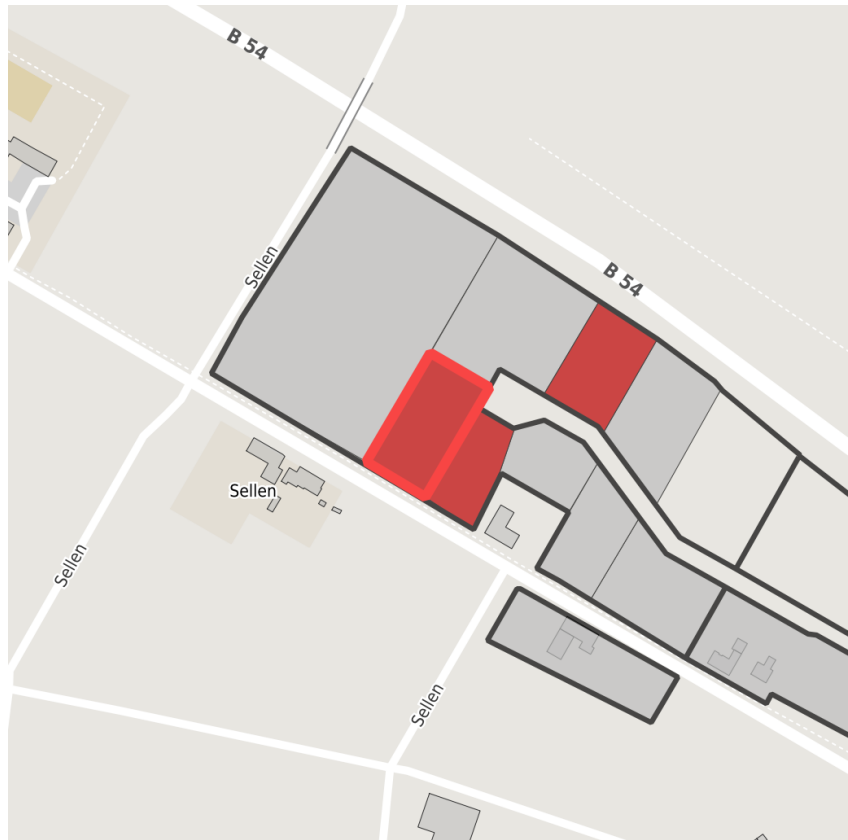

## Factsheet parcel

Designation	Gewerbegebiet Sellen Esch (No. 001)
Area size	3,080 m <sup>2</sup>
City / district	Steinfurt, Steinfurt

## Map view

Location in germany

Location in municipality

Detail view

© [OpenStreetMap](https://www.openstreetmap.org/) contributors. Map view subject to exact measurement.

## Availabilities

Immediately available area	Available area within short term (< 2 years)	Available area within medium term (2-5 years)	Available area within Long term (> 5 years)
Not available area			

## Parcel

Area size	3,080 m <sup>2</sup>
Price	On Demand
Availability	Immediately available area
Divisible	No
24h operation	No