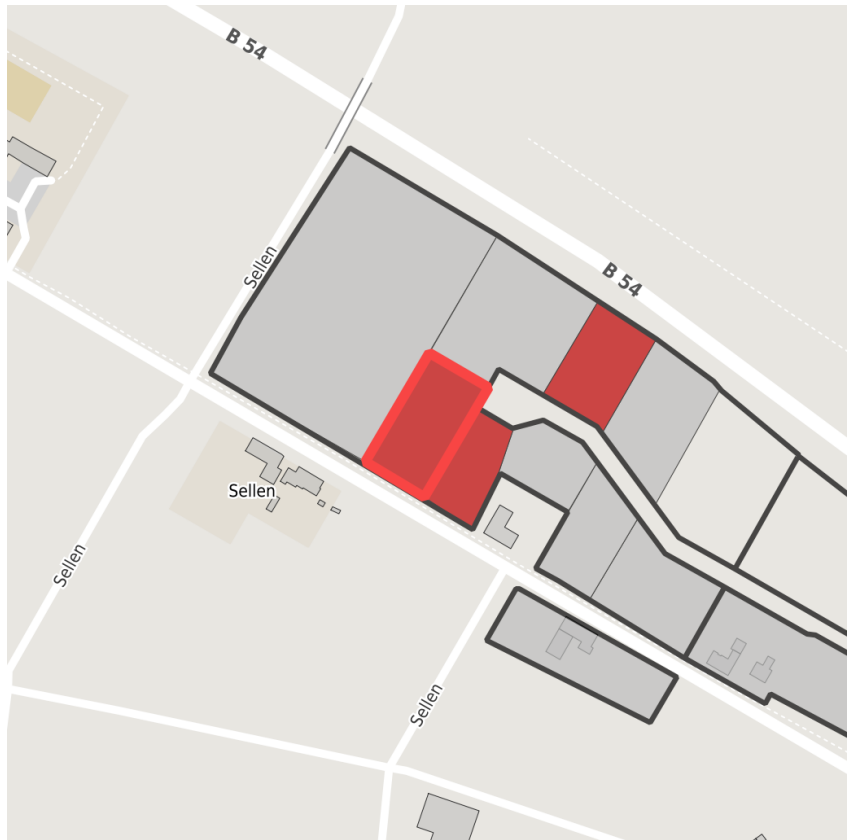

Factsheet parcel

Designation Gewerbegebiet Seller Esch (No. 001)
 Area size 3,080 m²
 City / district Steinfurt, Steinfurt

Map view

Location in germany

Location in municipality

Detail view

© [OpenStreetMap](https://www.openstreetmap.org/) contributors. Map view subject to exact measurement.

Availabilities

- Immediately available area
- Available area within short term (< 2 years)
- Available area within medium term (2-5 years)
- Available area within Long term (> 5 years)
- Not available area

Other areas

- Private ownership
- Water area
- Rail area
- Street area
- Green area
- Living space
- disposal/supply infrastructure
- Other Area

Parcel

Area size	3,080 m ²
Price	On Demand
Availability	Immediately available area
Divisible	No
24h operation	No