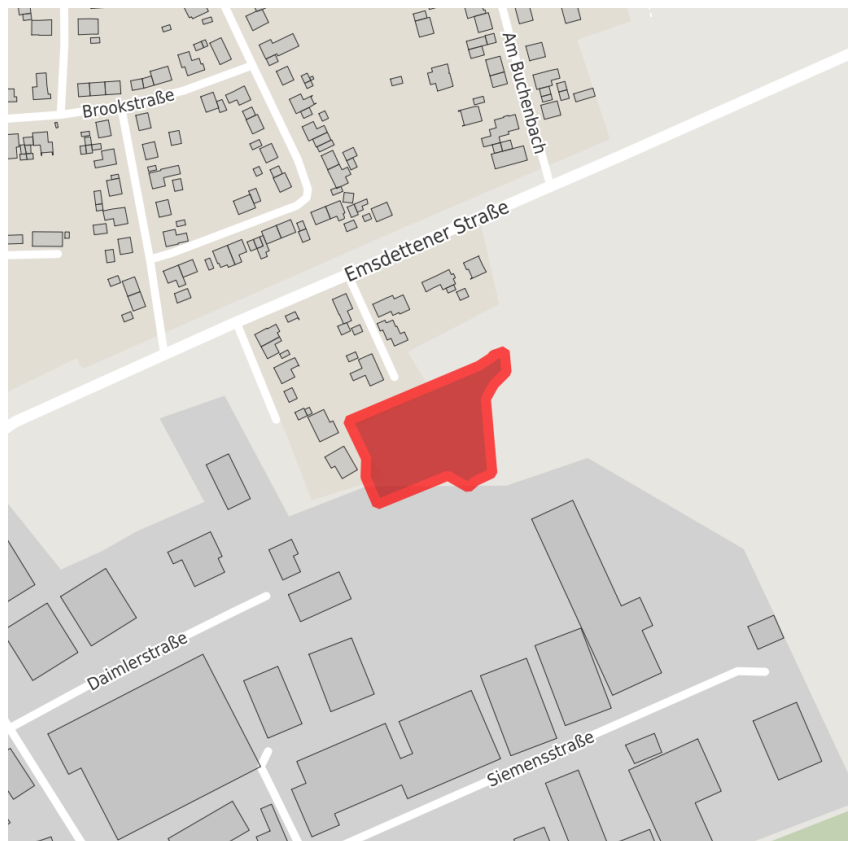

Factsheet parcel

Designation	Gewerbegebiet Ostendorf (No. 007)
Area size	4,700 m ²
City / district	Steinfurt, Steinfurt

Map view

Location in germany

Location in municipality

Detail view

© [OpenStreetMap](https://www.openstreetmap.org/) contributors. Map view subject to exact measurement.