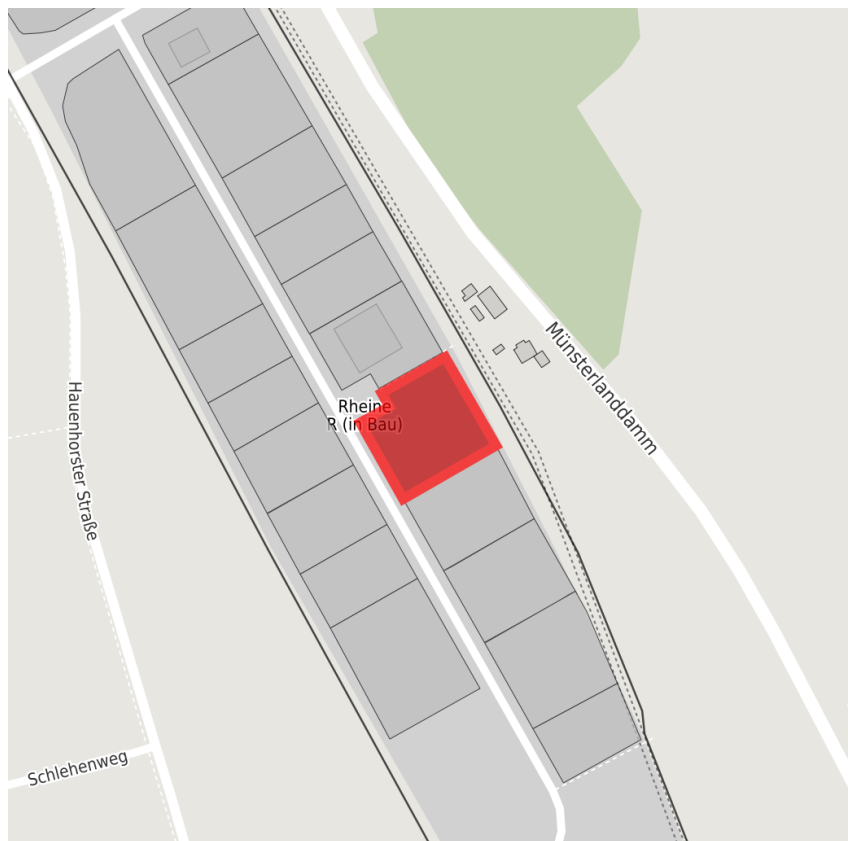

Factsheet parcel

Designation	Gewerbepark Rheine R (No. 025)
Area size	3,600 m ²
City / district	Rheine, Steinfurt

Map view

Location in germany

Location in municipality

Detail view

© [OpenStreetMap](https://www.openstreetmap.org/) contributors. Map view subject to exact measurement.

Private ownership	Water area	Rail area	Street area
Green area	Living space	disposal/supply infrastructure	Other Area

Parcel

Area size	3,600 m ²
Price	31.00 €/m ²
Availability	Immediately available area
Area designation	Commercial zone
Divisible	No
24h operation	No

Commercial zone

Location	
Regional important?	No

Transport connections

			Distance	
			[km]	[min]
Freeway	A30		8.0	10
Highway	B70		5.0	5
Airport	Münster/Osnabrück		28.0	30
Port	Dortmund-Ems-Kanal		8.0	10
Rail freight	Container-Terminal (GVZ Rheine)		7.0	10