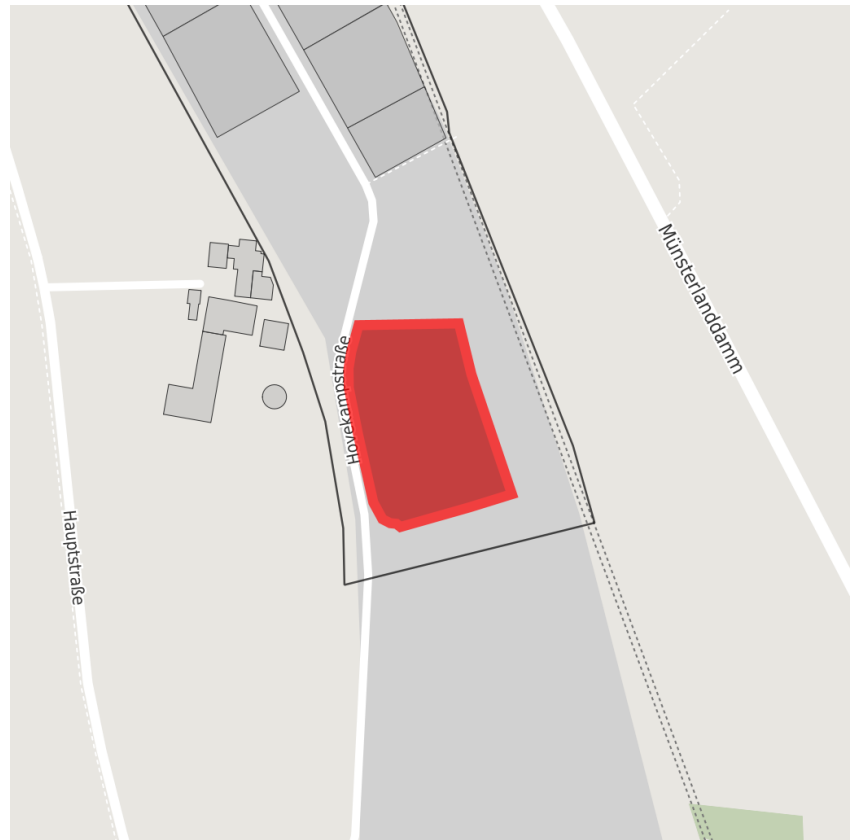

## Factsheet parcel

Designation	Gewerbepark Rheine R (No. 018)
Area size	10,000 m <sup>2</sup>
City / district	Rheine, Steinfurt

## Map view

Location in germany

Location in municipality

Detail view

© [OpenStreetMap](#) contributors. Map view subject to exact measurement.