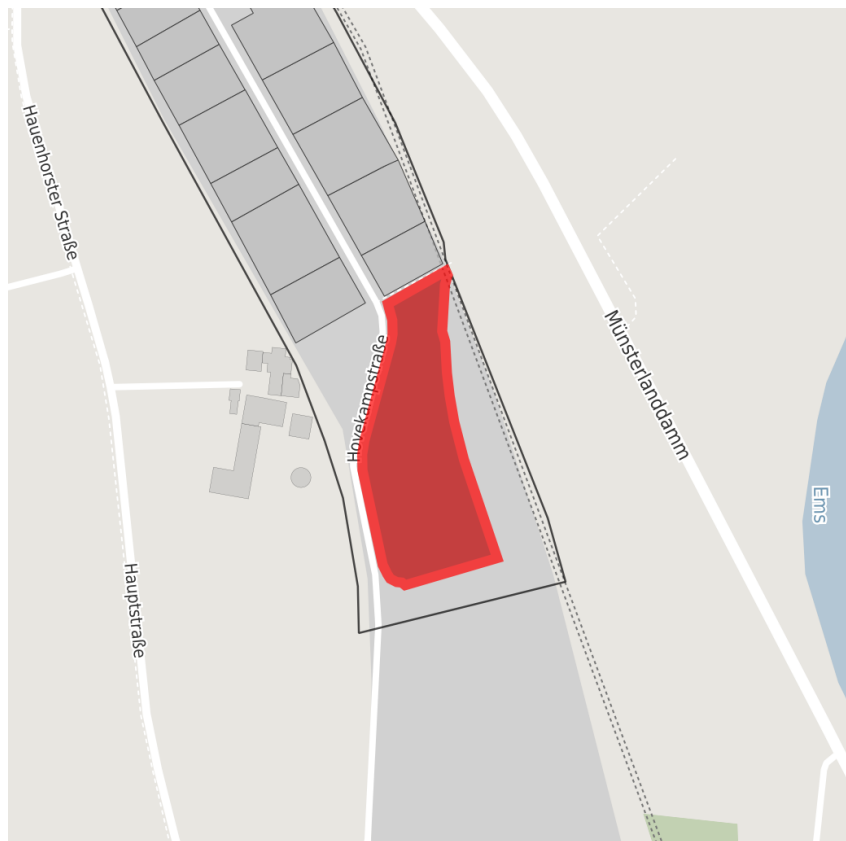

Factsheet parcel

Designation	Gewerbepark Rheine R (No. 018)
Area size	14,900 m ²
City / district	Rheine, Steinfurt

Map view

Location in germany

Location in municipality

Detail view

© [OpenStreetMap](#) contributors. Map view subject to exact measurement.

Other areas

 Private ownership	 Water area	 Rail area	 Street area
 Green area	 Living space	 disposal/supply infrastructure	 Other Area

Parcel

Area size	14,900 m ²
Price	35.00 €/m ²
Availability	Immediately available area
Area designation	Commercial zone
Divisible	No
24h operation	No