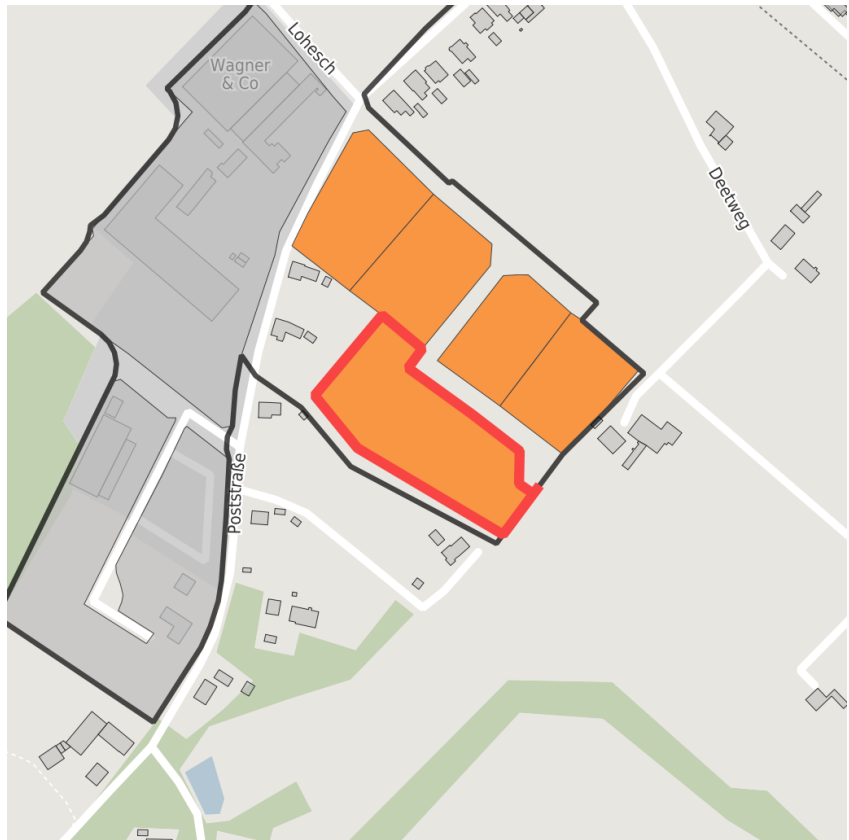

**Factsheet parcel**

Designation Gewerbegebiet Lohesch (No. 021)  
 Area size 9,009 m<sup>2</sup>  
 City / district Lengerich, Steinfurt

**Map view**

Location in germany

Location in municipality

Detail view

© [OpenStreetMap](https://www.openstreetmap.org/) contributors. Map view subject to exact measurement.

**Availabilities**

- Immediately available area
- Available area within short term (< 2 years)
- Available area within medium term (2-5 years)
- Available area within Long term (> 5 years)
- Not available area

## Parcel

Area size	9,009 m <sup>2</sup>
Price	On Demand
Availability	Available area within short term (< 2 years)
Area designation	Commercial zone
Divisible	No
24h operation	No