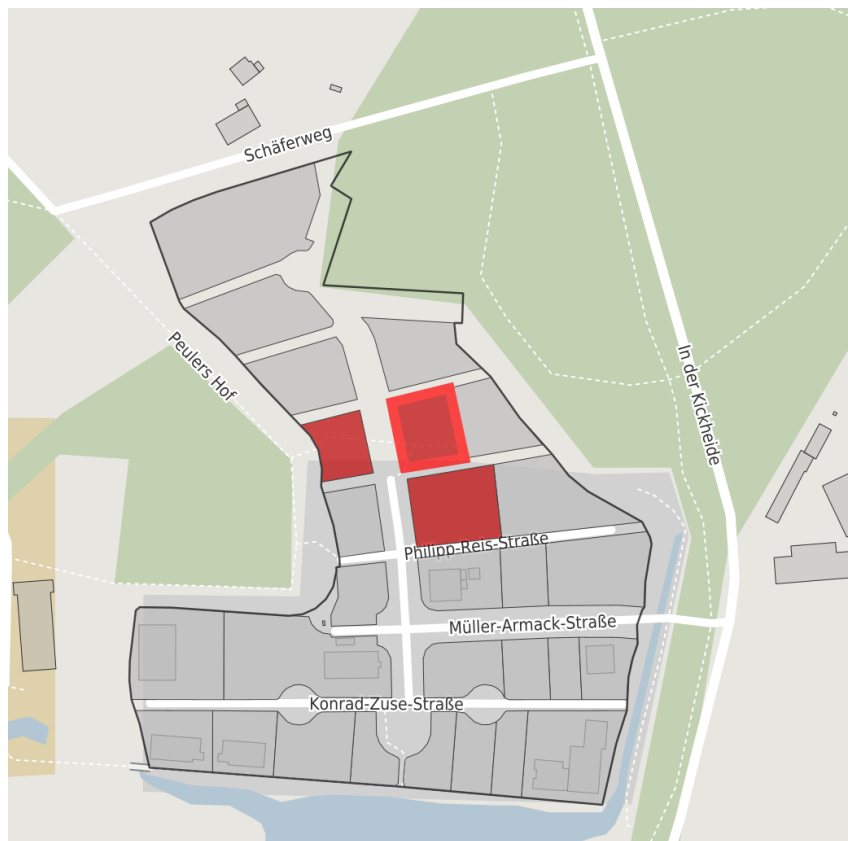

## Factsheet parcel

Designation	Technologiepark Bocholt (No. 024)
Area size	1,220 m <sup>2</sup>
City / district	Bocholt, Borken

## Map view

Location in germany

Location in municipality

Detail view

© [OpenStreetMap](#) contributors. Map view subject to exact measurement.

## Parcel

Area size	1,220 m <sup>2</sup>
Price	On Demand
Availability	Immediately available area
Area designation	Special area
Divisible	No
24h operation	No