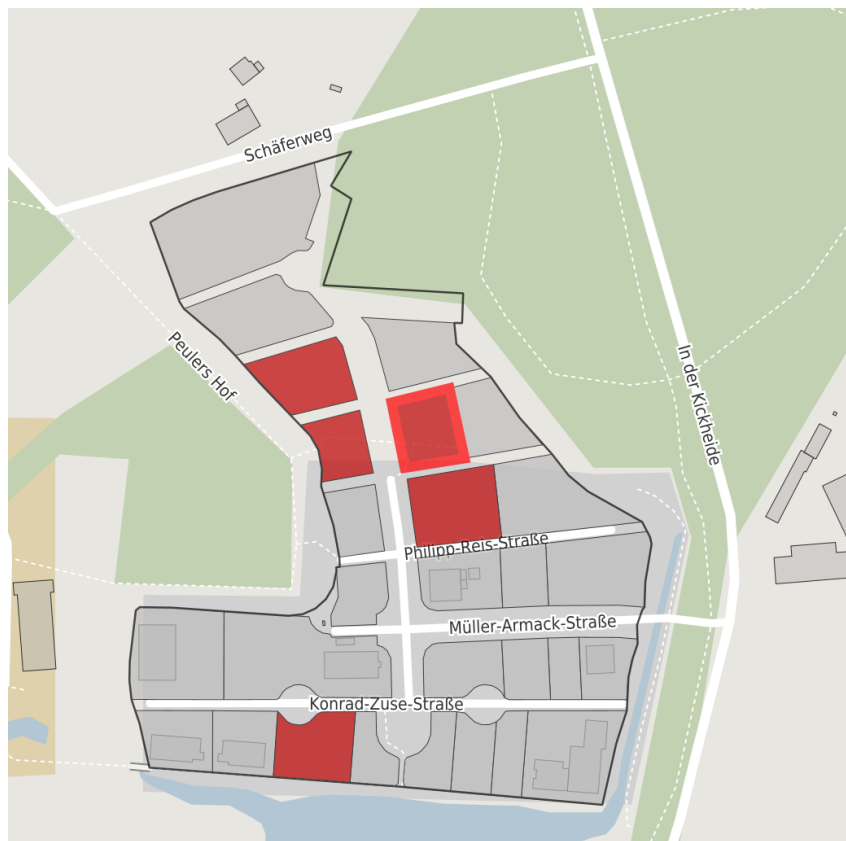

Factsheet parcel

Designation	Technologiepark Bocholt (No. 024)
Area size	1,220 m ²
City / district	Bocholt, Borken

Map view

Location in germany

Location in municipality

Detail view

© [OpenStreetMap](#) contributors. Map view subject to exact measurement.

Availabilities

 Immediately available area	 Available area within short term (< 2 years)	 Available area within medium term (2-5 years)	 Available area within Long term (> 5 years)
 Not available area			

Other areas

 Private ownership	 Water area	 Rail area	 Street area
 Green area	 Living space	 disposal/supply infrastructure	 Other Area

Parcel

Area size	1,220 m ²
Price	On Demand
Availability	Immediately available area
Area designation	Special area
Divisible	No
24h operation	No

Commercial zone

Location	
Regional important?	No

Luftbildansicht Technologiepark

Luftbildansicht Technologiepark

Luftbildansicht Technologiepark

Transport connections

		Distance	
		[km]	[min]
Freeway	A3 'Hollandlinie'	6.0	0
	B 473	0.0	0
	B 67/A31	0.0	0
Airport	Düsseldorf	80.0	0
	Münster/Osnabrück	90.0	0
Port	Duisburg/Emmerich	30.0	0
Public transport	Bhf Bocholt	2.0	0