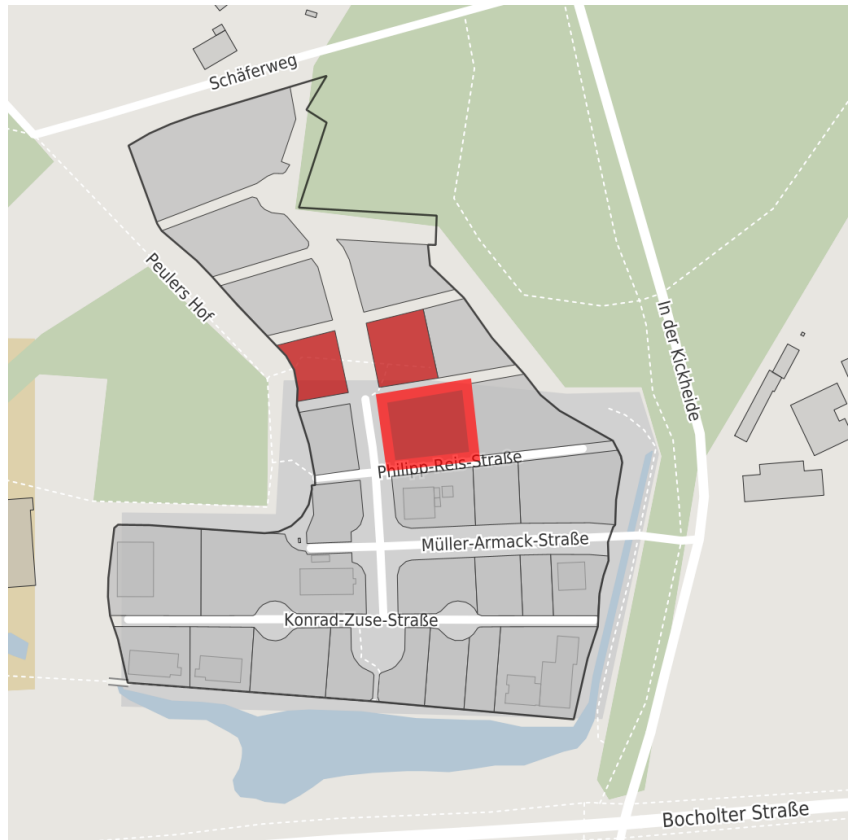

Factsheet parcel

Designation	Technologiepark Bocholt (No. 021)
Area size	1,800 m ²
City / district	Bocholt, Borken

Map view

Location in germany

Location in municipality

Detail view

© [OpenStreetMap](https://www.openstreetmap.org/) contributors. Map view subject to exact measurement.

Availabilities

 Immediately available area	 Available area within short term (< 2 years)	 Available area within medium term (2-5 years)	 Available area within Long term (> 5 years)
 Not available area			

Other areas

 Private ownership	 Water area	 Rail area	 Street area
 Green area	 Living space	 disposal/supply infrastructure	 Other Area

Parcel

Area size	1,800 m ²
Price	On Demand
Availability	Immediately available area
Area designation	Special area
Divisible	No
24h operation	No