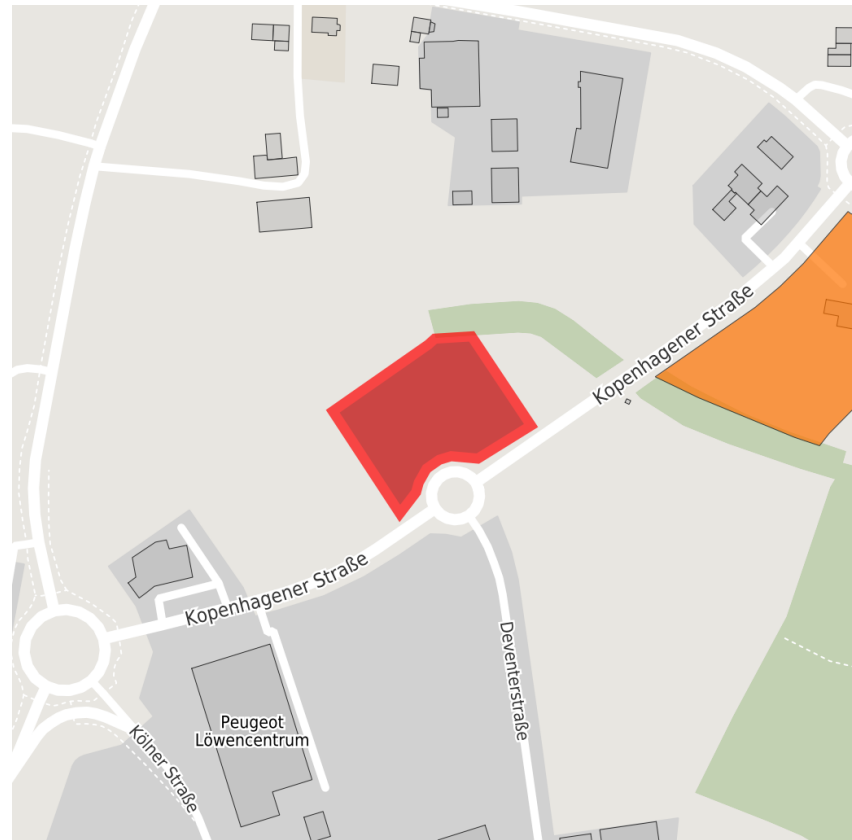

## Factsheet parcel

Designation	Hansa BusinessPark (No. 008)
Area size	7,000 m <sup>2</sup>
City / district	Münster

## Map view

Location in germany

Location in municipality

Detail view

© [OpenStreetMap](#) contributors. Map view subject to exact measurement.