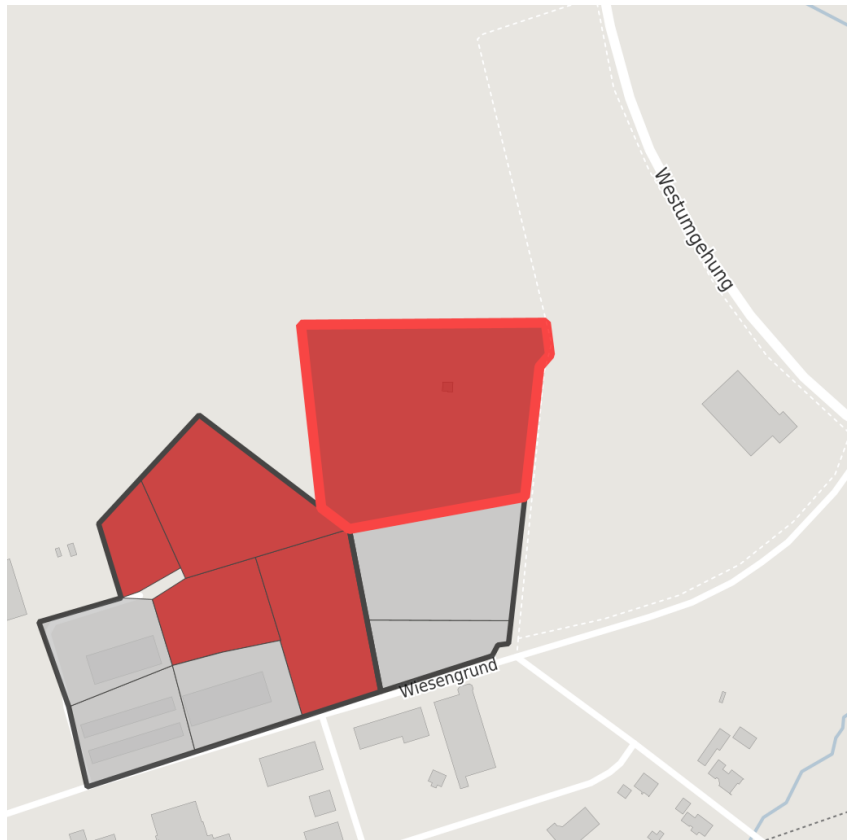

**Factsheet parcel**

Designation Wiesengrund Nord/ Ost (No. 001)  
 Area size 20,300 m<sup>2</sup>  
 City / district Recke, Steinfurt

**Map view**

Location in germany

Location in municipality

Detail view

© [OpenStreetMap](https://www.openstreetmap.org/) contributors. Map view subject to exact measurement.

**Availabilities**

- Immediately available area
- Available area within short term (< 2 years)
- Available area within medium term (2-5 years)
- Available area within Long term (> 5 years)
- Not available area

## Parcel

Area size	20,300 m <sup>2</sup>
Price	On Demand
Availability	Immediately available area
Area designation	Commercial zone
Divisible	No
24h operation	No

## Information about Recke

Recke is a municipality in the district of Steinfurt, in North Rhine-Westphalia, Germany. Recke is situated approximately 20 km north-east of Rheine and 25 km north-west of Osnabrück.