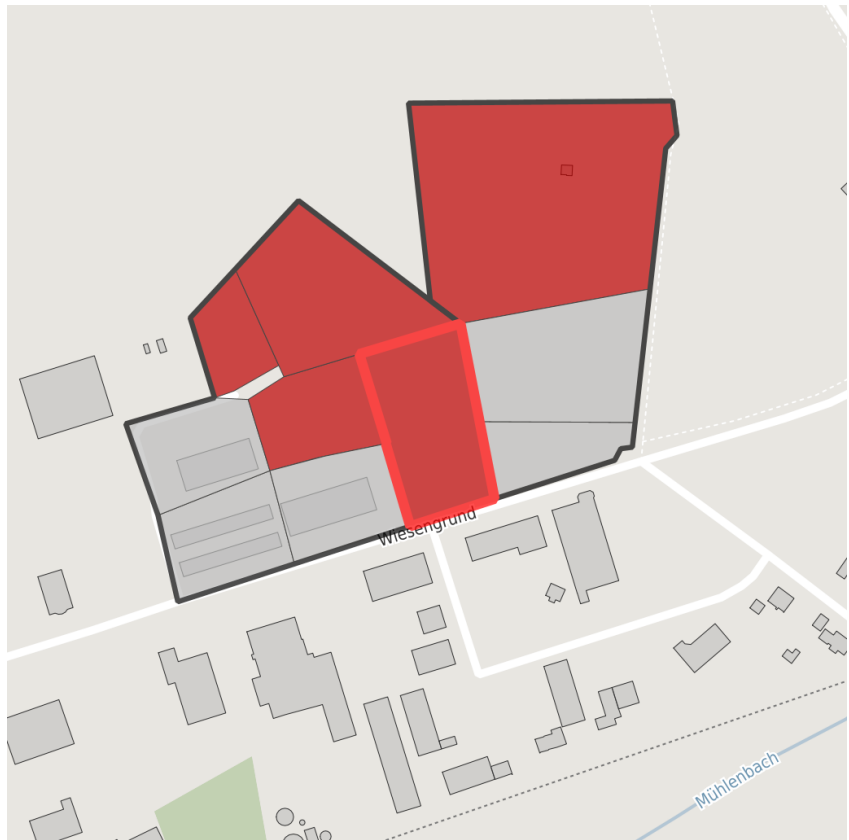

**Factsheet parcel**

Designation Wiesengrund/ Haarstraße (No. 005)  
 Area size 7,100 m<sup>2</sup>  
 City / district Recke, Steinfurt

**Map view**

Location in germany

Location in municipality

Detail view

© [OpenStreetMap](https://www.openstreetmap.org/) contributors. Map view subject to exact measurement.

**Availabilities**

- Immediately available area
- Available area within short term (< 2 years)
- Available area within medium term (2-5 years)
- Available area within Long term (> 5 years)
- Not available area

## Parcel

Area size	7,100 m <sup>2</sup>
Price	On Demand
Availability	Immediately available area
Area designation	Commercial zone
Divisible	No
24h operation	No

## Information about Recke

Recke is a municipality in the district of Steinfurt, in North Rhine-Westphalia, Germany. Recke is situated approximately 20 km north-east of Rheine and 25 km north-west of Osnabrück.