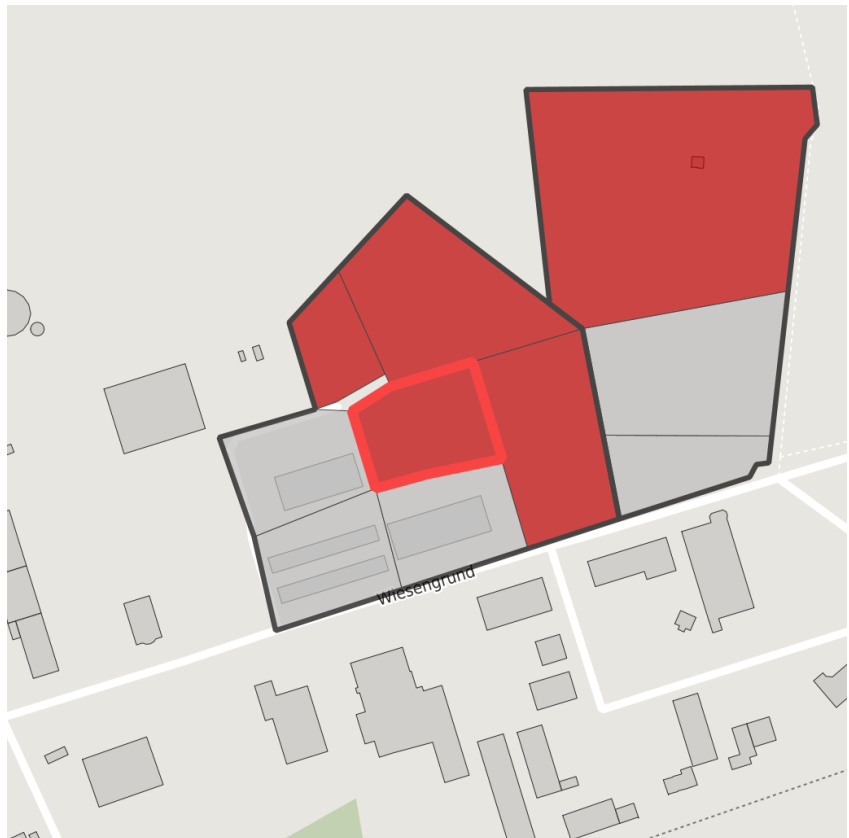

## Factsheet parcel

Designation	Wiesengrund/ Haarstraße (No. 004)
Area size	4,200 m <sup>2</sup>
City / district	Recke, Steinfurt

## Map view

Location in germany

Location in municipality

Detail view

© [OpenStreetMap](#) contributors. Map view subject to exact measurement.

## Parcel

Area size	4,200 m <sup>2</sup>
Price	On Demand
Availability	Immediately available area
Area designation	Commercial zone
Divisible	No
24h operation	No

## Information about Recke

Recke is a municipality in the district of Steinfurt, in North Rhine-Westphalia, Germany. Recke is situated approximately 20 km north-east of Rheine and 25 km north-west of Osnabrück.