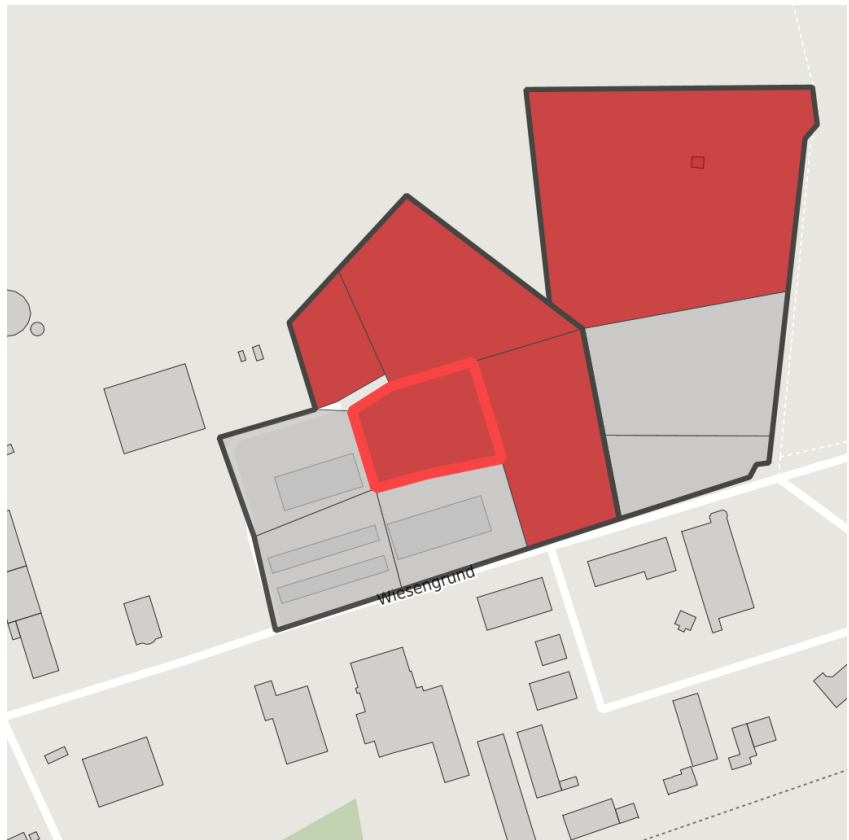

**Factsheet parcel**

Designation Wiesengrund/ Haarstraße (No. 004)  
 Area size 4,200 m<sup>2</sup>  
 City / district Recke, Steinfurt

**Map view**

Location in germany

Location in municipality

Detail view

© [OpenStreetMap](https://www.openstreetmap.org/) contributors. Map view subject to exact measurement.

**Availabilities**

- Immediately available area
- Available area within short term (< 2 years)
- Available area within medium term (2-5 years)
- Available area within Long term (> 5 years)
- Not available area

## Parcel

Area size	4,200 m <sup>2</sup>
Price	On Demand
Availability	Immediately available area
Area designation	Commercial zone
Divisible	No
24h operation	No

## Information about Recke

Recke is a municipality in the district of Steinfurt, in North Rhine-Westphalia, Germany. Recke is situated approximately 20 km north-east of Rheine and 25 km north-west of Osnabrück.