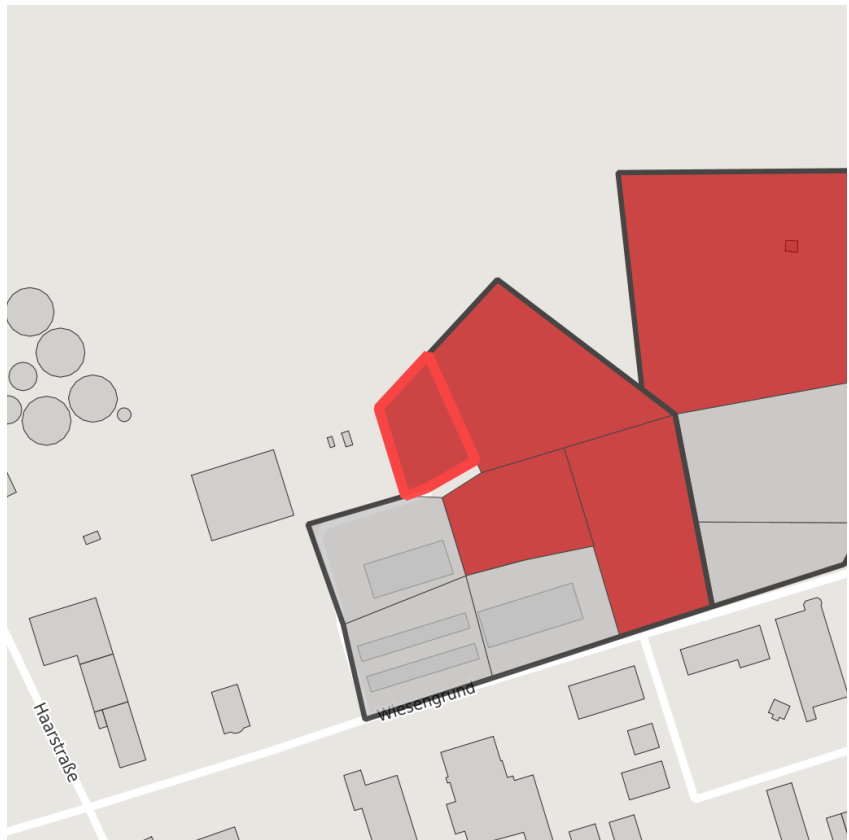

Factsheet parcel

Designation Wiesengrund/ Haarstraße (No. 002)
 Area size 2,500 m²
 City / district Recke, Steinfurt

Map view

Location in germany

Location in municipality

Detail view

© [OpenStreetMap](#) contributors. Map view subject to exact measurement.

Availabilities

- Immediately available area
- Available area within short term (< 2 years)
- Available area within medium term (2-5 years)
- Available area within Long term (> 5 years)
- Not available area

Other areas

- Private ownership
- Water area
- Rail area
- Street area
- Green area
- Living space
- disposal/supply infrastructure
- Other Area

Parcel

Area size	2,500 m ²
Price	On Demand
Availability	Immediately available area
Area designation	Commercial zone
Divisible	No
24h operation	No

Commercial zone

Location	
Industrial tax multiplier	422.00 %
Regional important?	No

Transport connections

		Distance	
		[km]	[min]
Freeway	A30	15.0	20
Airport	FMO	35.0	39

Information about Recke

Recke is a municipality in the district of Steinfurt, in North Rhine-Westphalia, Germany. Recke is situated approximately 20 km north-east of Rheine and 25 km north-west of Osnabrück.