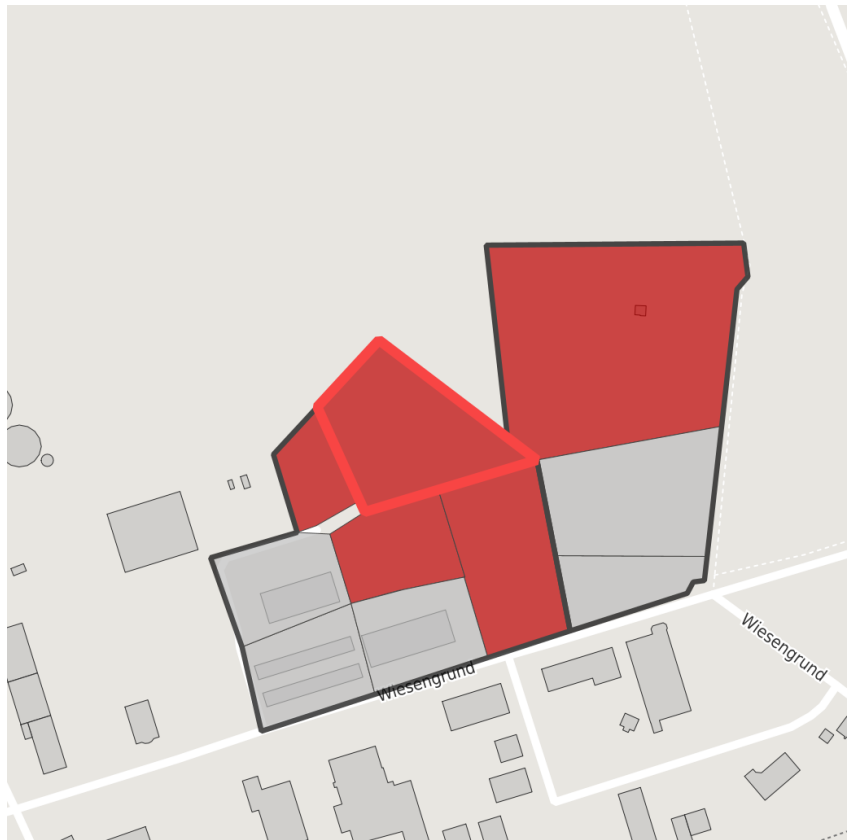

**Factsheet parcel**

Designation Wiesengrund/ Haarstraße (No. 001)  
 Area size 8,310 m<sup>2</sup>  
 City / district Recke, Steinfurt

**Map view**

Location in germany

Location in municipality

Detail view

© [OpenStreetMap](https://www.openstreetmap.org/) contributors. Map view subject to exact measurement.

**Availabilities**

- Immediately available area
- Available area within short term (< 2 years)
- Available area within medium term (2-5 years)
- Available area within Long term (> 5 years)
- Not available area

## Parcel

Area size	8,310 m <sup>2</sup>
Price	On Demand
Availability	Immediately available area
Area designation	Commercial zone
Divisible	No
24h operation	No

## Information about Recke

Recke is a municipality in the district of Steinfurt, in North Rhine-Westphalia, Germany. Recke is situated approximately 20 km north-east of Rheine and 25 km north-west of Osnabrück.