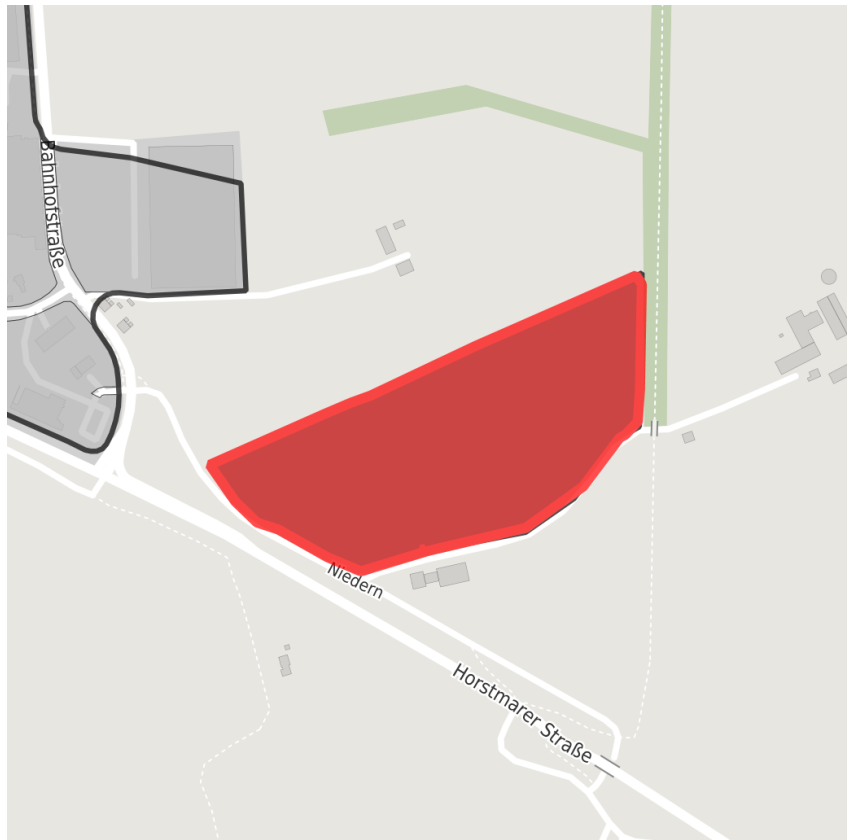

Factsheet parcel

Designation Gewerbegebiet Horstmar (No. 008)
 Area size 66,875 m²
 City / district Horstmar, Steinfurt

Map view

Location in germany

Location in municipality

Detail view

© [OpenStreetMap](https://www.openstreetmap.org/) contributors. Map view subject to exact measurement.

Availabilities

- Immediately available area
- Available area within short term (< 2 years)
- Available area within medium term (2-5 years)
- Available area within Long term (> 5 years)
- Not available area

Other areas

- Private ownership
- Water area
- Rail area
- Street area
- Green area
- Living space
- disposal/supply infrastructure
- Other Area

Parcel

Area size	66,875 m ²
Price	On Demand
Availability	Immediately available area
Area designation	Commercial zone
Divisible	Yes
24h operation	No