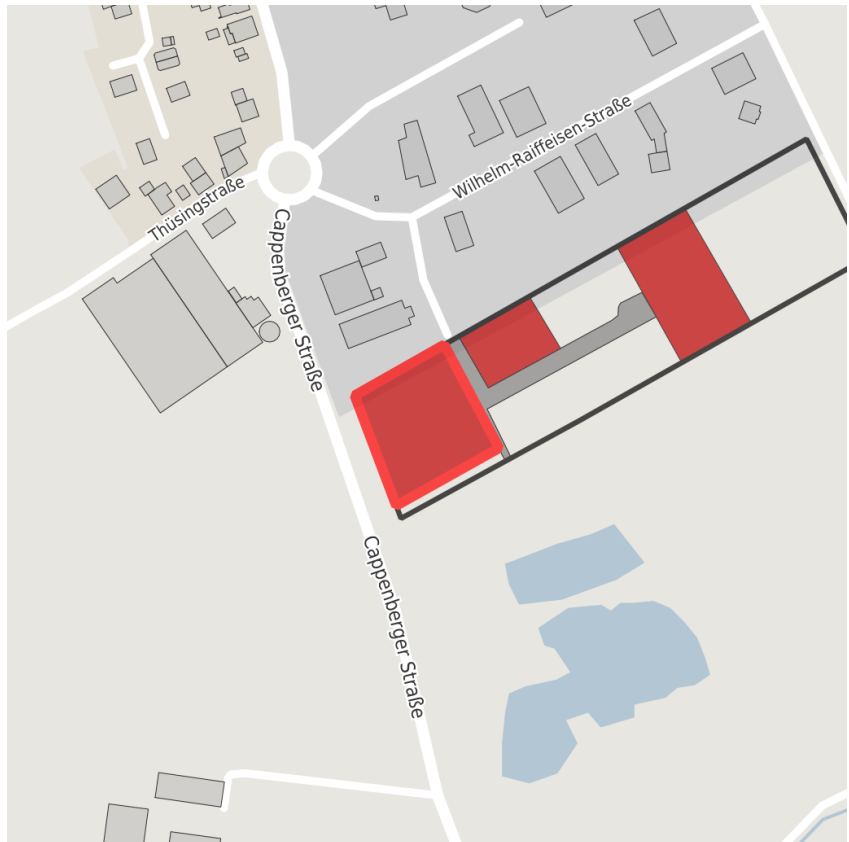

Factsheet parcel

Designation	Erweiterung Gewerbegebiet Wilhelm-Raiffeisen-Straße (No. 001)
Area size	4,750 m ²
City / district	Nordkirchen, Coesfeld

Map view

Location in germany

Location in municipality

Detail view

© [OpenStreetMap](https://www.openstreetmap.org/) contributors. Map view subject to exact measurement.

Availabilities

- Immediately available area
- Available area within short term (< 2 years)
- Available area within medium term (2-5 years)
- Available area within Long term (> 5 years)
- Not available area

Other areas

- Green area
- Water area
- Rail area
- Street area
- Living space
- disposal/supply infrastructure
- Other Area

Parcel

Area size	4,750 m ²
Price	On Demand
Availability	Immediately available area
Area designation	Commercial zone
Divisible	No
24h operation	No

Commercial zone

Location	
Regional important?	No

Transport connections

		Distance	
		[km]	[min]
Freeway	A1 in Werne	12.0	10
Airport	Dortmund	35.0	30

Contact person

Mr. Manuel Lachmann
Gemeinde Nordkirchen
Bohlenstr. 2
59394 Nordkirchen
+49(2596) 917158
manuel.lachmann@nordkirchen.de