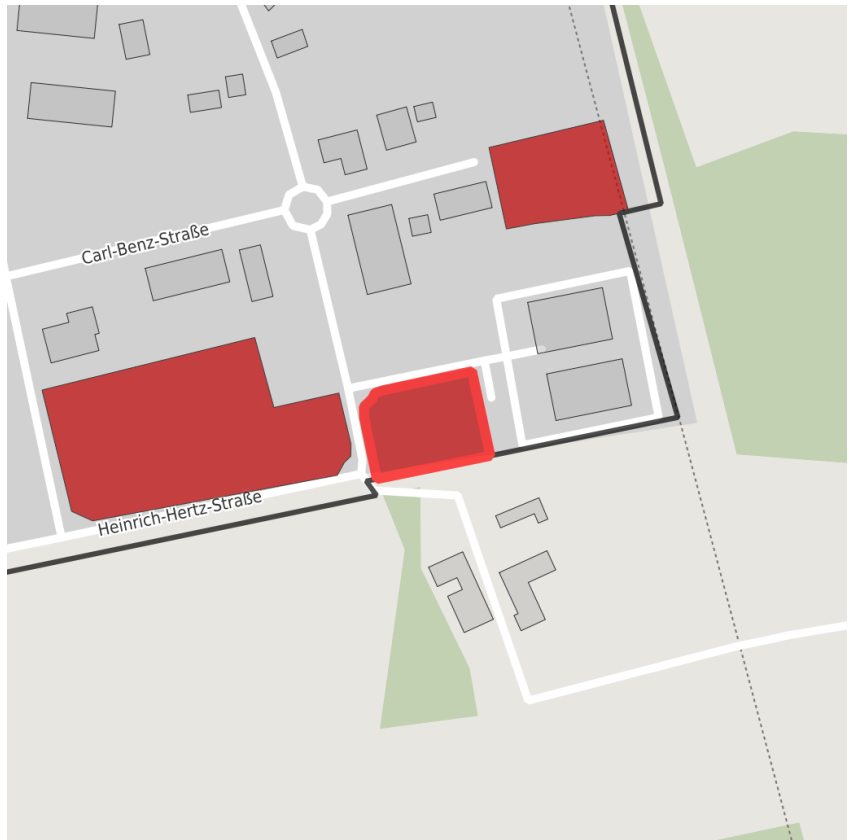

Factsheet parcel

Designation GE-Gebiet Tetekum (No. 008)
 Area size 3,323 m²
 City / district Lüdinghausen, Coesfeld

Map view

Location in germany

Location in municipality

Detail view

© [OpenStreetMap](https://www.openstreetmap.org/) contributors. Map view subject to exact measurement.

Availabilities

- Immediately available area
- Available area within short term (< 2 years)
- Available area within medium term (2-5 years)
- Available area within Long term (> 5 years)
- Not available area

Other areas

- Private ownership
- Water area
- Rail area
- Street area
- Green area
- Living space
- disposal/supply infrastructure
- Other Area

Parcel

Area size	3,323 m ²
Price	30.00 €/m ²
Availability	Immediately available area
Area designation	Commercial zone
Divisible	No
24h operation	No