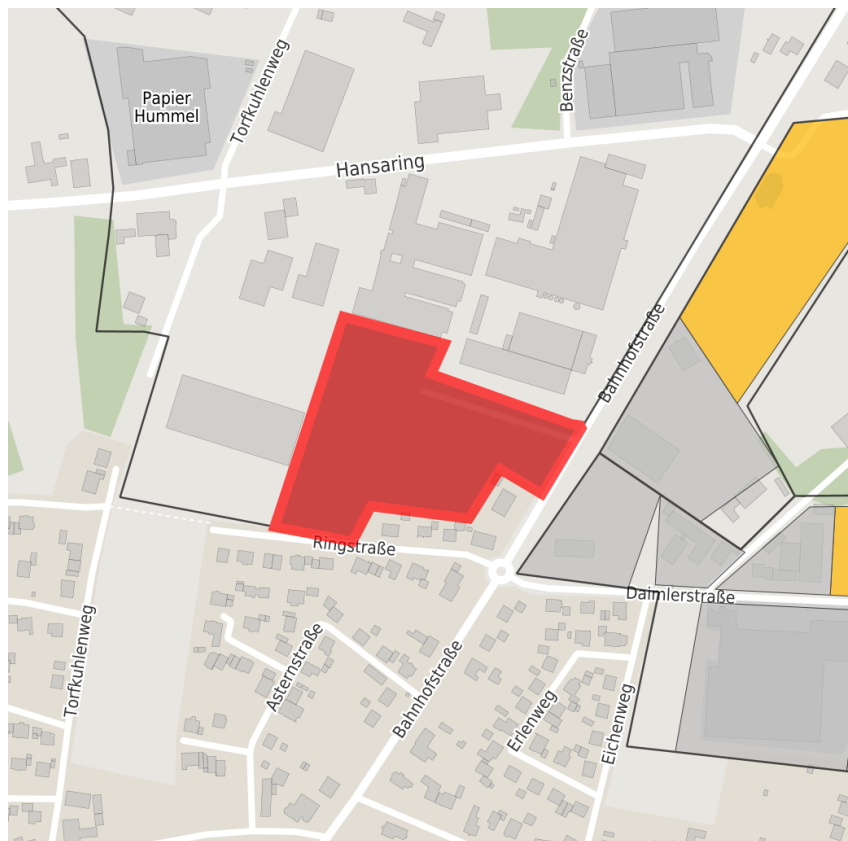

## Factsheet parcel

Designation	Gewerbegebiet Lotte (No. 001)
Area size	22,153 m <sup>2</sup>
City / district	Lotte, Steinfurt

## Map view

Location in germany

Location in municipality

Detail view

© [OpenStreetMap](#) contributors. Map view subject to exact measurement.

## Parcel

Area size	22,153 m <sup>2</sup>
Price	On Demand
Availability	Immediately available area
Area designation	Commercial zone
Divisible	No
24h operation	No

## Commercial zone

Location	Outskirts
Industrial tax multiplier	420.00 %
Regional important?	Yes