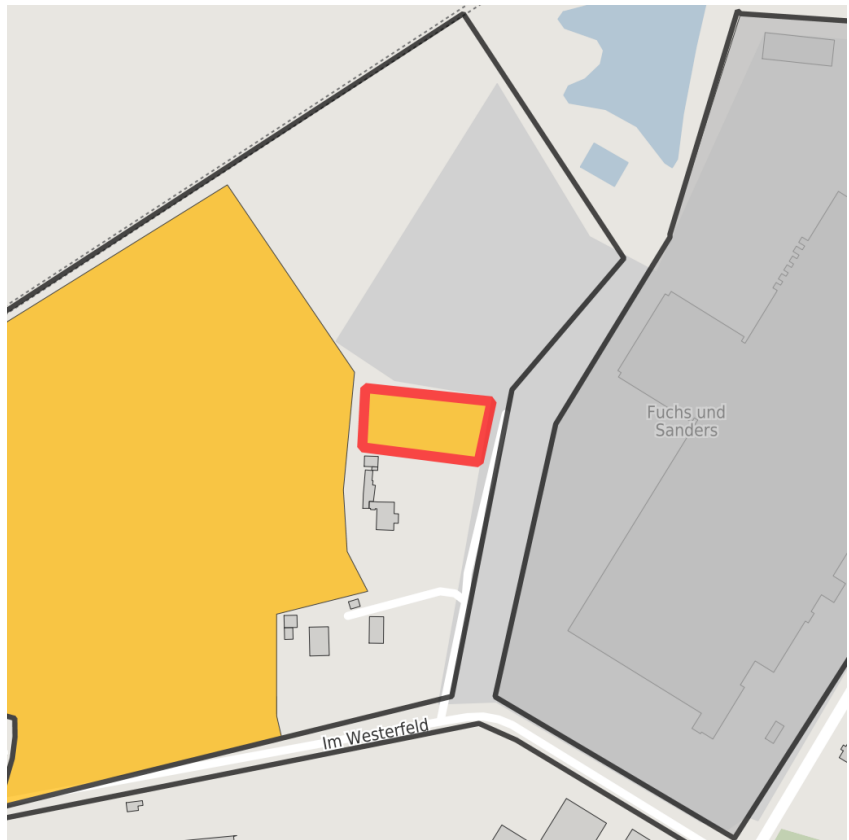

Factsheet parcel

Designation An der Bahn (No. 002)
 Area size 2,419 m²
 City / district Lotte, Steinfurt

Map view

Location in germany

Location in municipality

Detail view

© [OpenStreetMap](https://www.openstreetmap.org/) contributors. Map view subject to exact measurement.

Other areas

- Green area
- Water area
- Rail area
- Street area
- Living space
- disposal/supply infrastructure
- Other Area

Parcel

Area size	2,419 m ²
Price	On Demand
Availability	Available area within medium term (2-5 years)
Area designation	Industrial area
Divisible	No
24h operation	No

Commercial zone

Location	
Industrial tax multiplier	420.00 %
Regional important?	No

Transport connections

		Distance	
		[km]	[min]
Freeway	A1	6.0	5
	A30	6.0	5
Airport	Münster/Osnabrück	30.0	25

Contact person