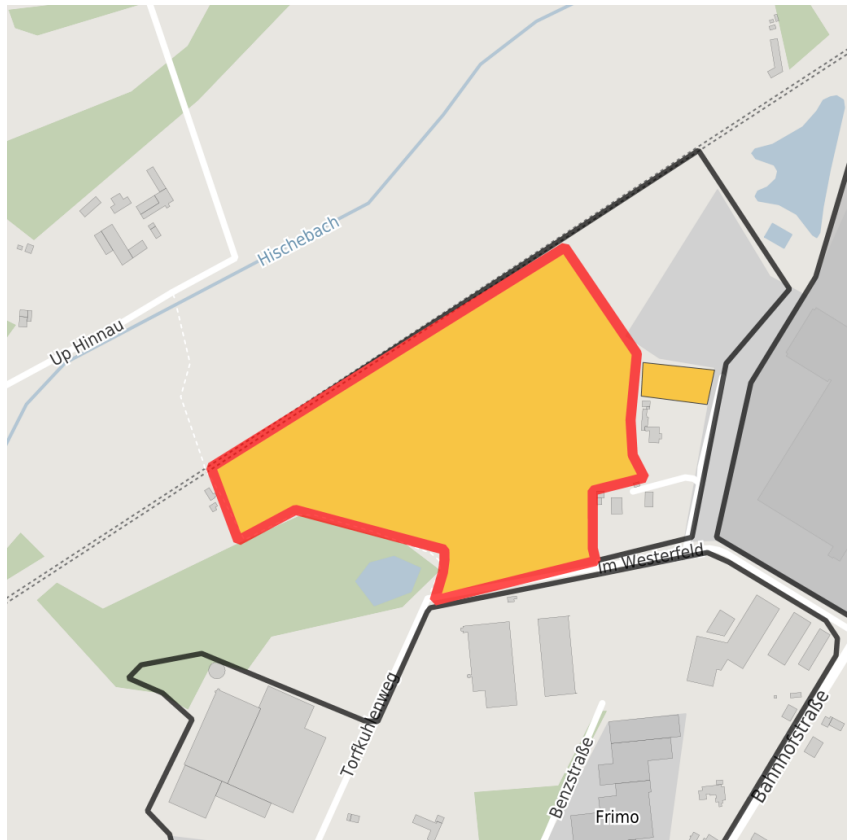

Factsheet parcel

Designation An der Bahn (No. 001)
 Area size 83,384 m²
 City / district Lotte, Steinfurt

Map view

Location in germany

Location in municipality

Detail view

© [OpenStreetMap](#) contributors. Map view subject to exact measurement.

Availabilities

- Immediately available area
- Available area within short term (< 2 years)
- Available area within medium term (2-5 years)
- Available area within Long term (> 5 years)
- Not available area

Other areas

- Private ownership
- Water area
- Rail area
- Street area
- Green area
- Living space
- disposal/supply infrastructure
- Other Area

Parcel

| | |
|------------------|---|
| Area size | 83,384 m ² |
| Price | On Demand |
| Availability | Available area within medium term (2-5 years) |
| Area designation | Industrial area |
| Divisible | No |
| 24h operation | Yes |

Commercial zone

| | |
|---------------------------|----------|
| Location | |
| Industrial tax multiplier | 420.00 % |
| Regional important? | No |

Transport connections

| | | Distance | |
|---------|-------------------|----------|-------|
| | | [km] | [min] |
| Freeway | A1 | 6.0 | 5 |
| | A30 | 6.0 | 5 |
| Airport | Münster/Osnabrück | 30.0 | 25 |