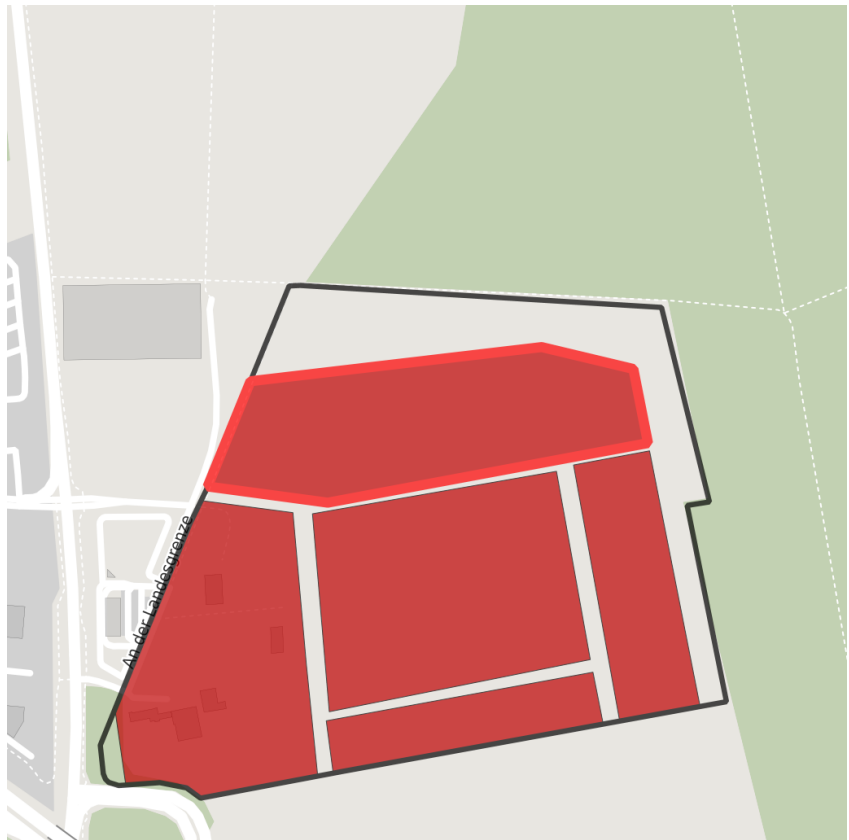

Factsheet parcel

Designation Holsterfeld - Ost Rheine (No. 004)
 Area size 52,500 m²
 City / district Rheine, Steinfurt

Map view

Location in germany

Location in municipality

Detail view

© [OpenStreetMap](https://www.openstreetmap.org/) contributors. Map view subject to exact measurement.

Availabilities

- Immediately available area
- Available area within short term (< 2 years)
- Available area within medium term (2-5 years)
- Available area within Long term (> 5 years)
- Not available area

Other areas

- Private ownership
- Water area
- Rail area
- Street area
- Green area
- Living space
- disposal/supply infrastructure
- Other Area

Parcel

Area size	52,500 m ²
Price	On Demand
Availability	Immediately available area
Divisible	No
24h operation	No