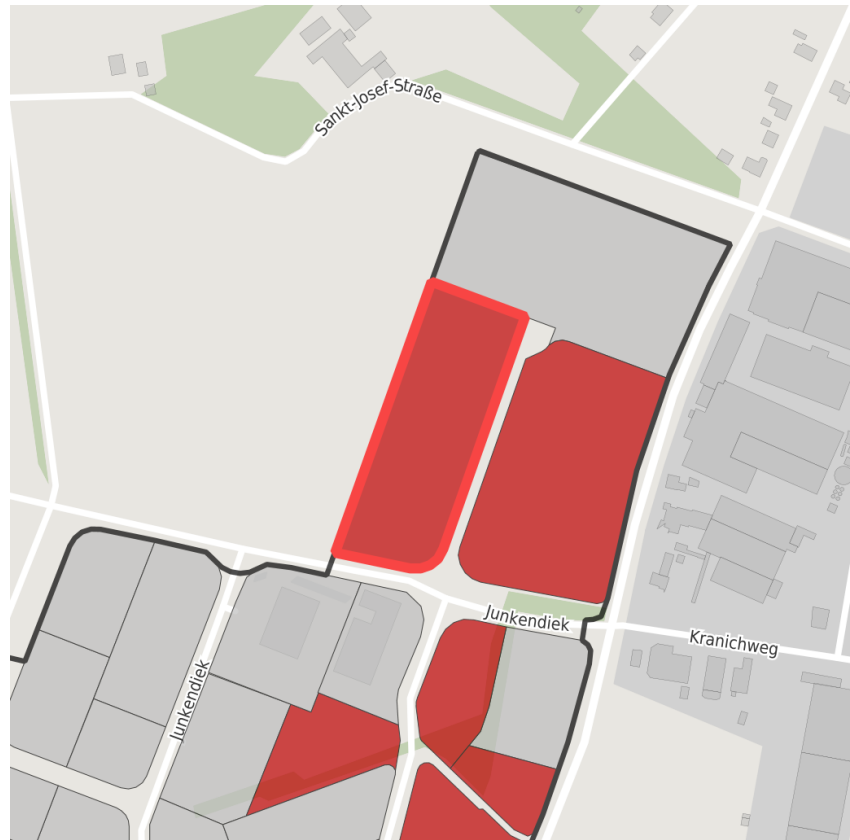

Factsheet parcel

Designation	Gewerbegebiet Schierloh (No. 016)
Area size	15,277 m ²
City / district	Ibbenbüren, Steinfurt

Map view

Location in germany

Location in municipality

Detail view

© [OpenStreetMap](#) contributors. Map view subject to exact measurement.

Availabilities

 Immediately available area	 Available area within short term (< 2 years)	 Available area within medium term (2-5 years)	 Available area within Long term (> 5 years)
 Not available area			

Other areas

 Private ownership	 Water area	 Rail area	 Street area
 Green area	 Living space	 disposal/supply infrastructure	 Other Area

Parcel

Area size	15,277 m ²
Price	On Demand
Availability	Immediately available area
Area designation	Commercial zone
Divisible	Yes
24h operation	No

Commercial zone

Location	Outskirts
Regional important?	No

Transport connections

			Distance	
			[km]	[min]
Freeway	A 30		0.7	1
Highway	Kreisstraße direkt		0.0	0
	Landstraße direkt		0.0	0
	219		4.0	10
Airport	Münster/Osnabrück		20.0	20
Port	Dortmund-Ems-Kanal		8.0	15
Rail freight	Rheine		25.0	25
Public transport	Ibbenbüren		4.0	10