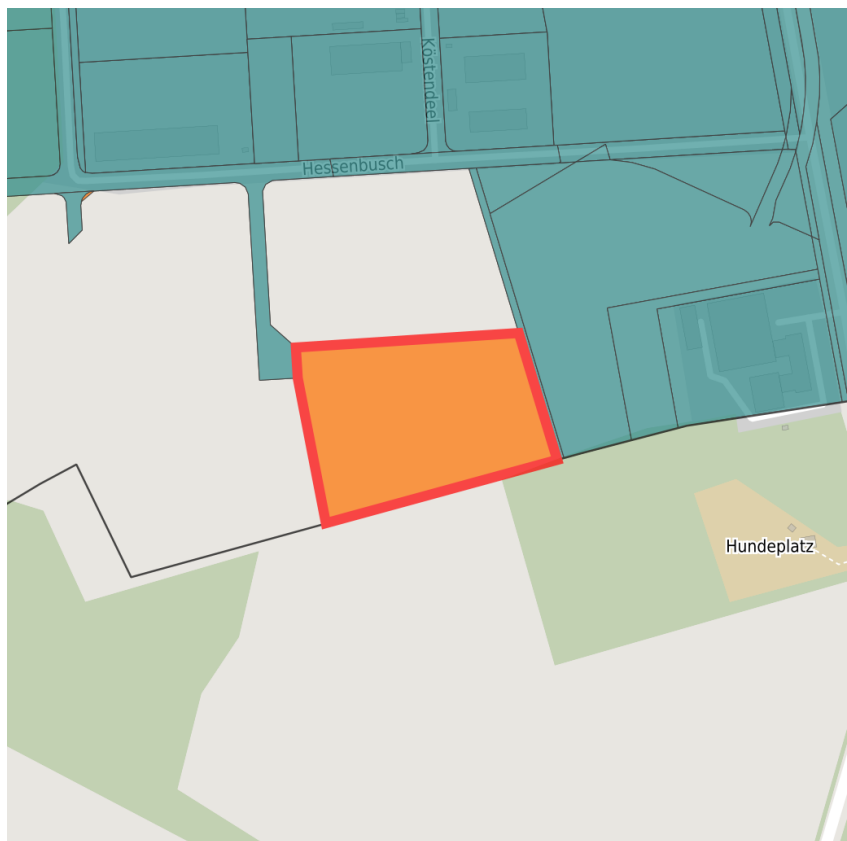

## Factsheet parcel

Designation	Hessenweg (No. 138)
Area size	18,000 m <sup>2</sup>
City / district	Münster

## Map view

Location in germany

Location in municipality

Detail view

© [OpenStreetMap](#) contributors. Map view subject to exact measurement.

## Links

[Lageplan](#)