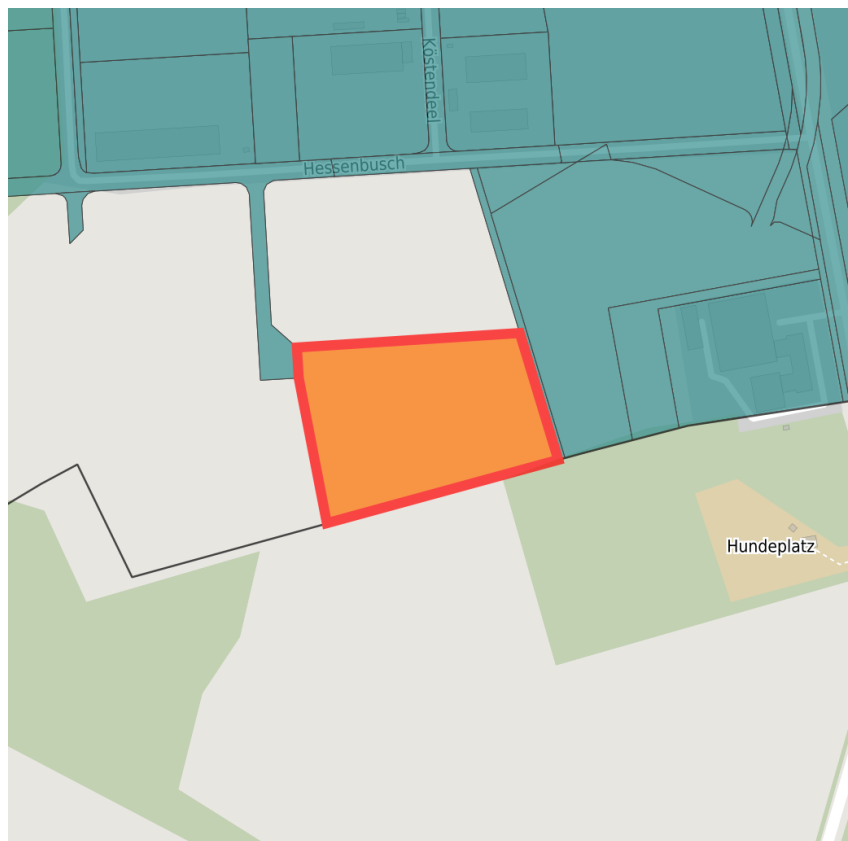

Factsheet parcel

Designation	Hessenweg (No. 138)
Area size	18,000 m ²
City / district	Münster

Map view

Location in germany

Location in municipality

Detail view

© [OpenStreetMap](https://www.openstreetmap.org/) contributors. Map view subject to exact measurement.

Availabilities

Immediately available area	Available area within short term (< 2 years)	Available area within medium term (2-5 years)	Available area within Long term (> 5 years)
Not available area			

Other areas

Private ownership	Water area	Rail area	Street area
Green area	Living space	disposal/supply infrastructure	Other Area

Parcel

Area size	18,000 m ²
Price	On Demand
Availability	Available area within short term (< 2 years)
Area designation	Industrial area
Divisible	Yes
24h operation	Yes