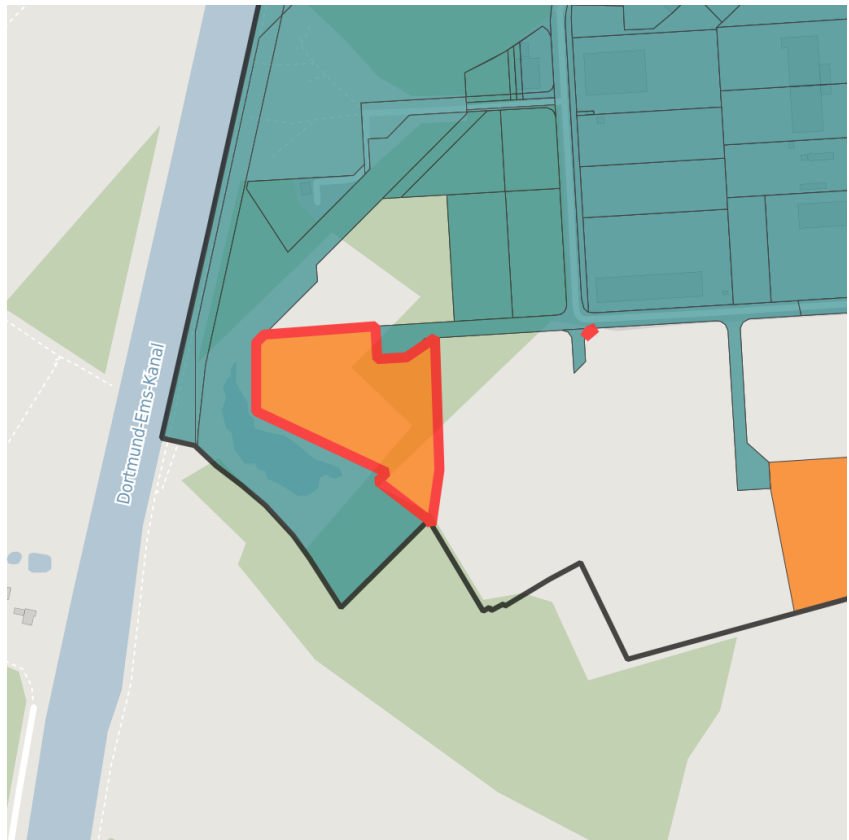

Factsheet parcel

Designation	Hessenweg (No. 111)
Area size	15,000 m ²
City / district	Münster

Map view

Location in germany

Location in municipality

Detail view

© [OpenStreetMap](#) contributors. Map view subject to exact measurement.

Availabilities

 Immediately available area	 Available area within short term (< 2 years)	 Available area within medium term (2-5 years)	 Available area within Long term (> 5 years)
 Not available area			

Other areas

 Private ownership	 Water area	 Rail area	 Street area
 Green area	 Living space	 disposal/supply infrastructure	 Other Area

Parcel

Area size	15,000 m ²
Price	On Demand
Availability	Available area within short term (< 2 years)
Area designation	Industrial area
Divisible	Yes
24h operation	Yes

Commercial zone

Location	
Regional important?	No

Transport connections

			Distance	
			[km]	[min]
Freeway	A1		8.0	0
	A 43		12.0	0
Highway	L 587		0.0	0
Airport	Münster/Osnabrück		15.0	0
Port	Münster		10.0	0
Rail freight	Münster		10.0	0
Public transport	Münster		9.0	0