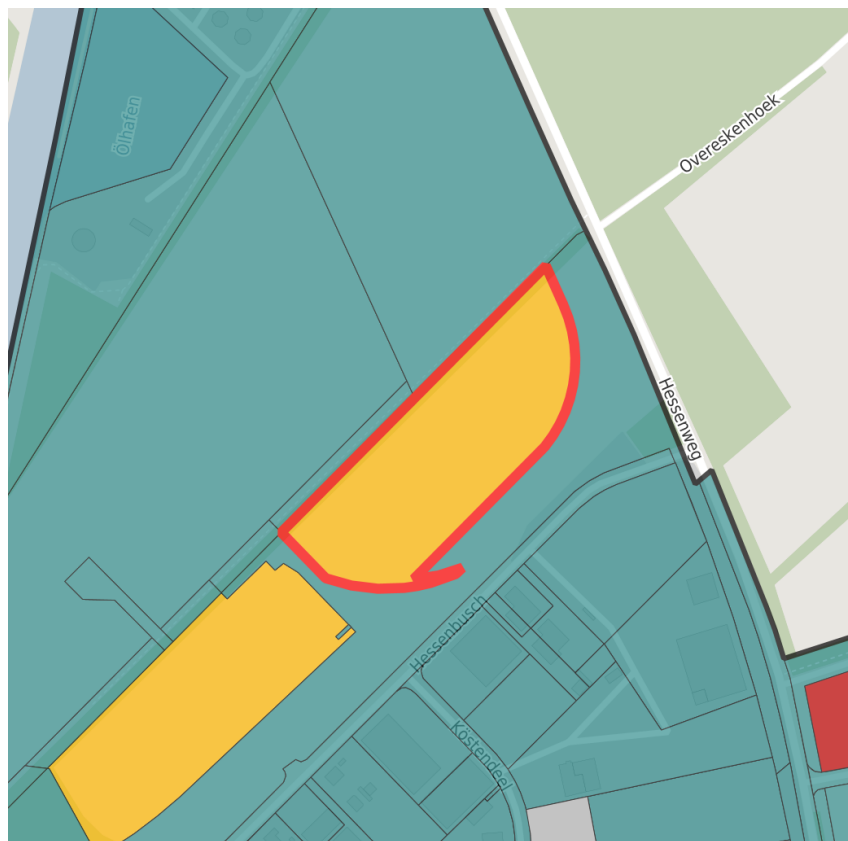

## Factsheet parcel

Designation	Hessenweg (No. 015)
Area size	26,469 m <sup>2</sup>
City / district	Münster

## Map view

Location in germany

Location in municipality

Detail view

© [OpenStreetMap](#) contributors. Map view subject to exact measurement.

## Availabilities

 Immediately available area	 Available area within short term (< 2 years)	 Available area within medium term (2-5 years)	 Available area within Long term (> 5 years)
 Not available area			

## Links

[Lageplan](#)