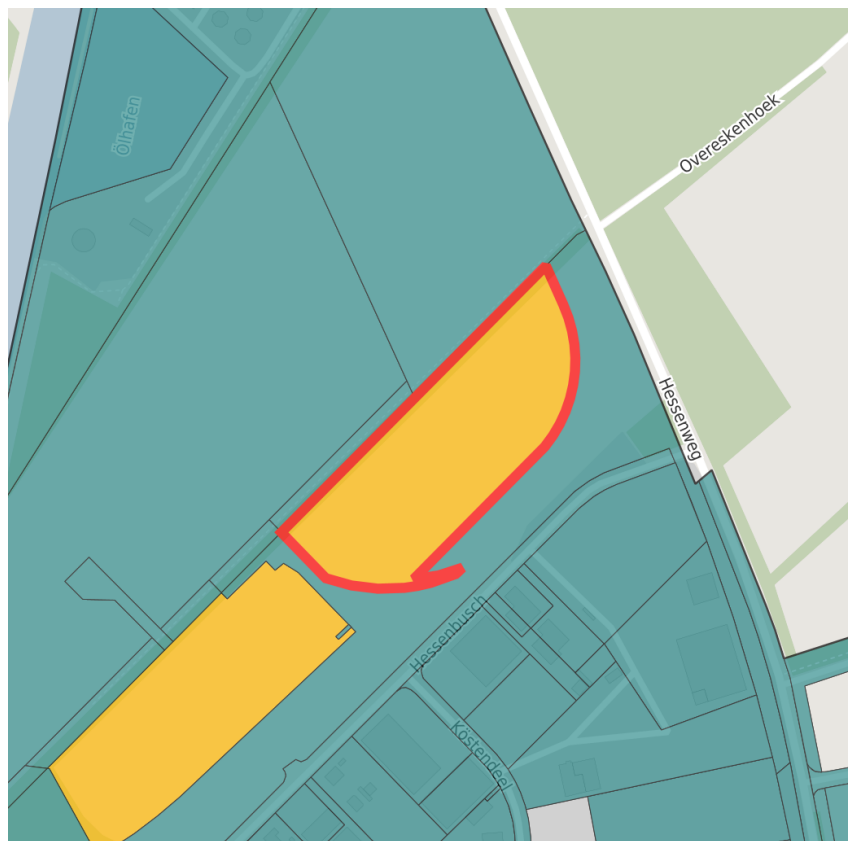

Factsheet parcel

Designation	Hessenweg (No. 015)
Area size	26,469 m ²
City / district	Münster

Map view

Location in germany

Location in municipality

Detail view

© [OpenStreetMap](#) contributors. Map view subject to exact measurement.

Availabilities

Immediately available area	Available area within short term (< 2 years)	Available area within medium term (2-5 years)	Available area within Long term (> 5 years)
Not available area			

Other areas

Private ownership	Water area	Rail area	Street area
Green area	Living space	disposal/supply infrastructure	Other Area

Parcel

Area size	26,469 m ²
Price	On Demand
Availability	Available area within medium term (2-5 years)
Area designation	Industrial area
Divisible	No
24h operation	Yes