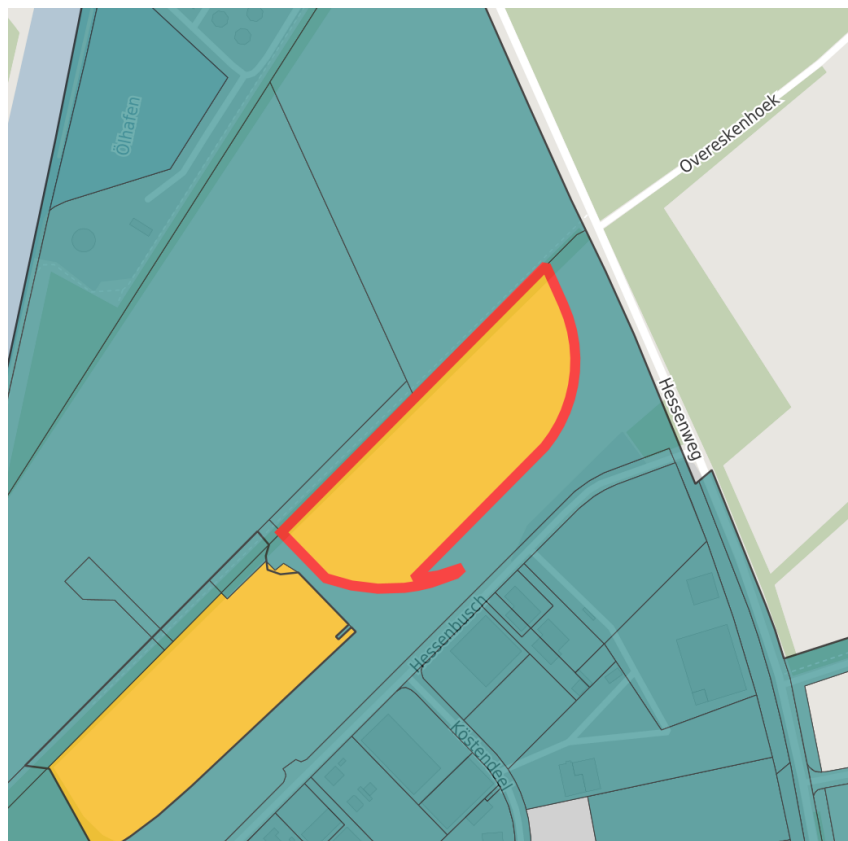

## Factsheet parcel

Designation	Hessenweg (No. 015)
Area size	26,469 m <sup>2</sup>
City / district	Münster

## Map view

Location in germany

Location in municipality

Detail view

© [OpenStreetMap](#) contributors. Map view subject to exact measurement.

## Availabilities

 Immediately available area	 Available area within short term (< 2 years)	 Available area within medium term (2-5 years)	 Available area within Long term (> 5 years)
 Not available area			