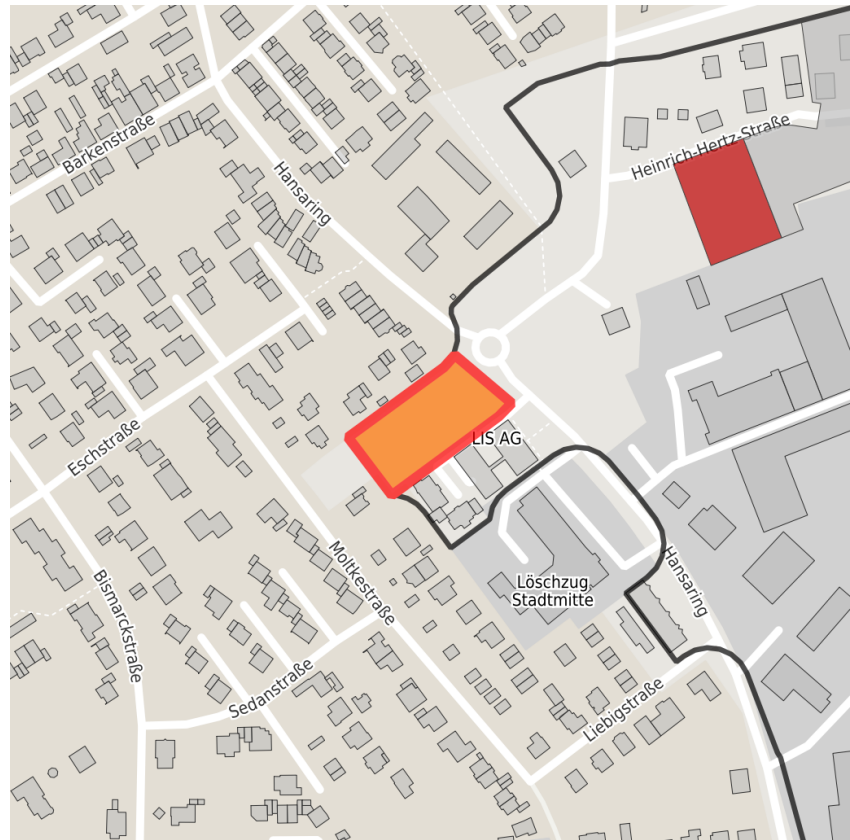

Factsheet parcel

Designation	Gewerbegebiet Hansaring Süd (No. 001)
Area size	3,798 m ²
City / district	Greven, Steinfurt

Map view

Location in germany

Location in municipality

Detail view

© [OpenStreetMap](#) contributors. Map view subject to exact measurement.

Availabilities

Immediately available area	Available area within short term (< 2 years)	Available area within medium term (2-5 years)	Available area within Long term (> 5 years)
Not available area			

Other areas

Private ownership	Water area	Rail area	Street area
Green area	Living space	disposal/supply infrastructure	Other Area

Parcel

Area size	3,798 m ²
Price	On Demand
Availability	Available area within short term (< 2 years)
Area designation	Commercial zone
Divisible	No
24h operation	No