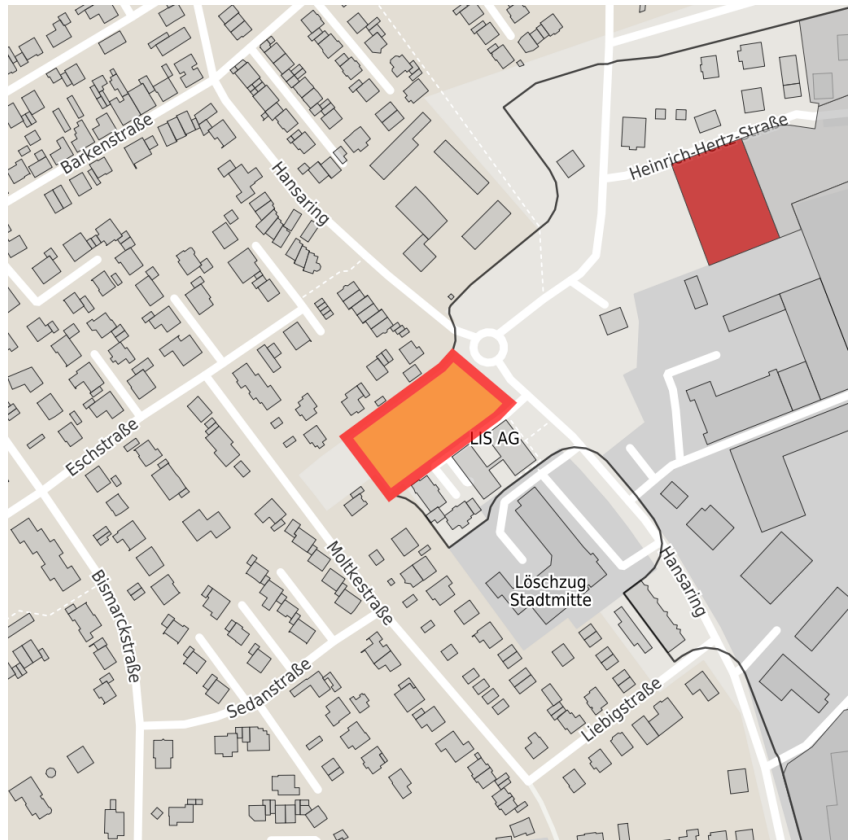

Factsheet parcel

Designation	Gewerbegebiet Hansaring Süd (No. 001)
Area size	3,798 m ²
City / district	Greven, Steinfurt

Map view

Location in germany

Location in municipality

Detail view

© [OpenStreetMap](#) contributors. Map view subject to exact measurement.

Other areas

 Private ownership	 Water area	 Rail area	 Street area
 Green area	 Living space	 disposal/supply infrastructure	 Other Area

Parcel

Area size	3,798 m ²
Price	On Demand
Availability	Available area within short term (< 2 years)
Area designation	Commercial zone
Divisible	No
24h operation	No

Commercial zone

Location	
Regional important?	No

Transport connections

		Distance	
		[km]	[min]
Freeway	A1	1.5	2
Airport	FMO	8.0	10

Contact person

Mr. Lars Stöveken
 GFW Greven mbH
 Wirtschaftsförderung
 Hinter der Lake 11
 48268 Greven
 +49 (0)2571 920-922
 lars.stoeveken@gfw-greven.de