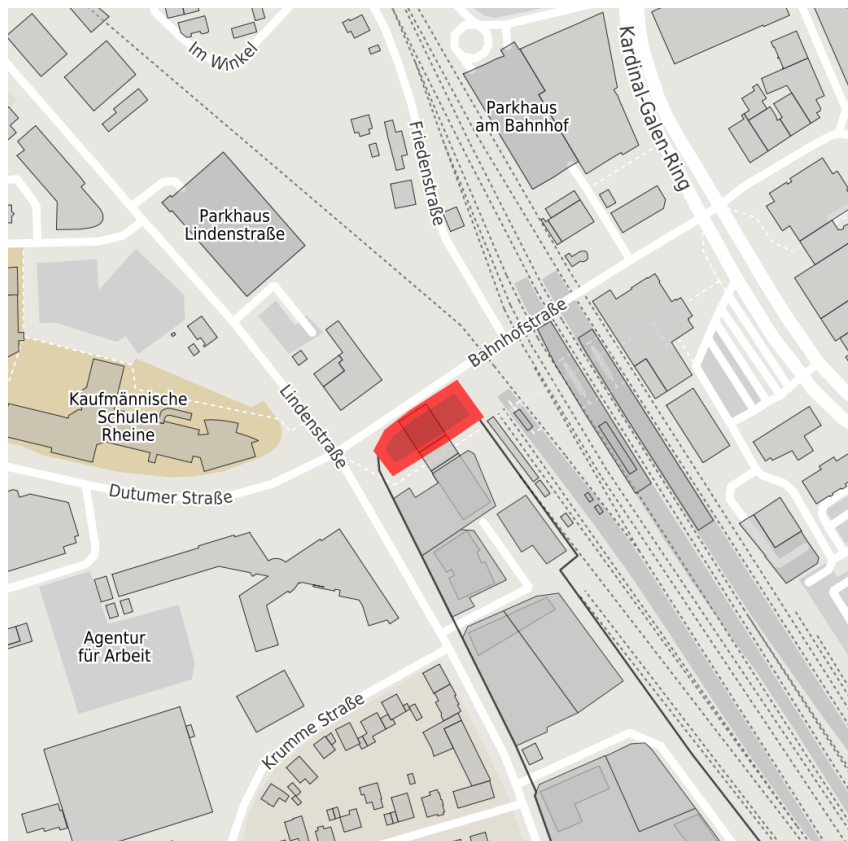

Factsheet parcel

Designation	Innovationsquartier Bahnhof Rheine (No. 007)
Area size	1,070 m ²
City / district	Rheine, Steinfurt

Map view

Location in germany

Location in municipality

Detail view

© [OpenStreetMap](#) contributors. Map view subject to exact measurement.

Commercial zone

Location	
Regional important?	No

Transport connections

			Distance	
			[km]	[min]
Freeway	A30		6.0	0
Highway	B70		2.7	0
Airport	Münster/Osnabrück		31.0	0
Port	Dortmund-Ems-Kanal		5.8	0
Rail freight	Container-Terminal (GVZ Rheine)		6.5	0
Public transport	Bahnhof		0.3	0