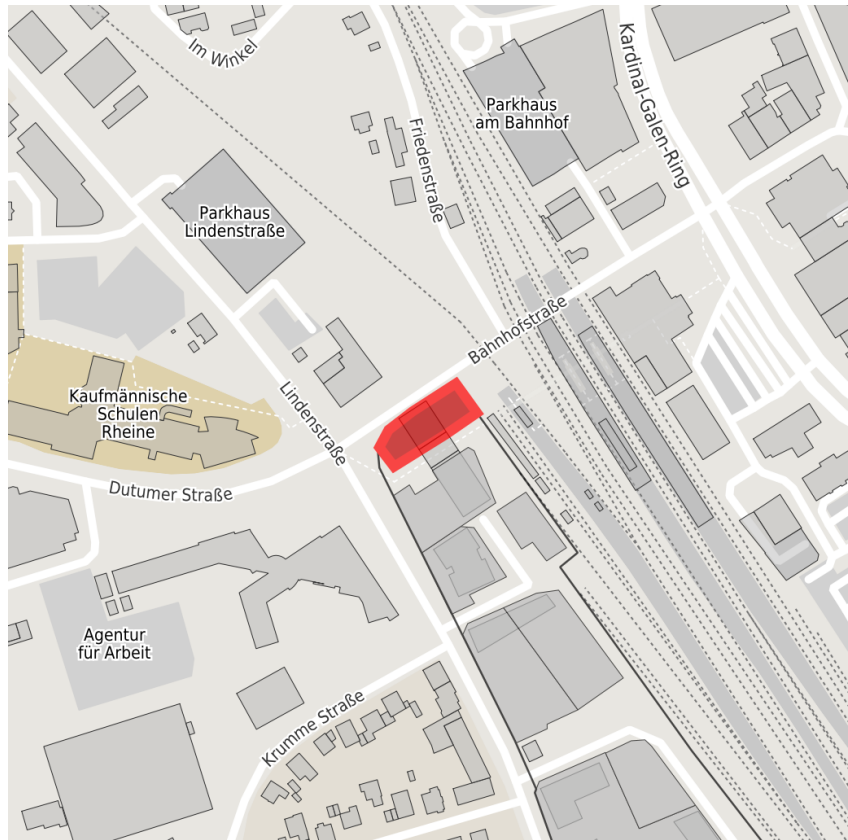

Factsheet parcel

Designation	Innovationsquartier Bahnhof Rheine (No. 007)
Area size	1,070 m ²
City / district	Rheine, Steinfurt

Map view

Location in germany

Location in municipality

Detail view

© [OpenStreetMap](https://www.openstreetmap.org/) contributors. Map view subject to exact measurement.

Commercial zone

Location	
Regional important?	No

Transport connections

			Distance	
			[km]	[min]
Freeway	A30		6.0	0
Highway	B70		2.7	0
Airport	Münster/Osnabrück		31.0	0
Port	Dortmund-Ems-Kanal		5.8	0
Rail freight	Container-Terminal (GVZ Rheine)		6.5	0
Public transport	Bahnhof		0.3	0