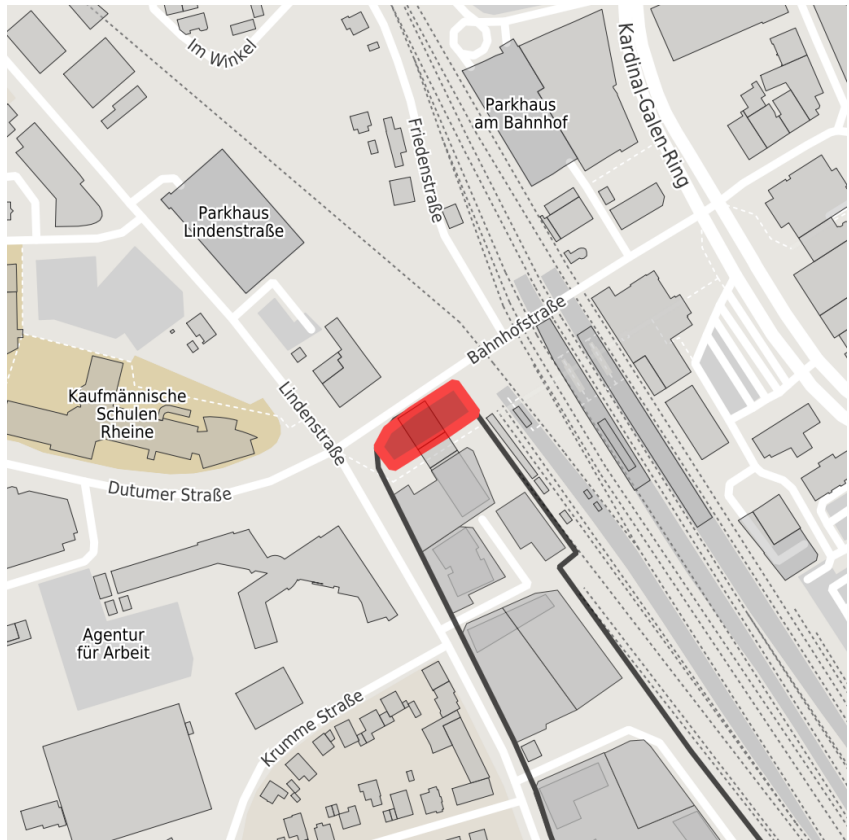

Factsheet parcel

Designation Innovationsquartier Bahnhof Rheine (No. 007)
 Area size 1,070 m²
 City / district Rheine, Steinfurt

Map view

Location in germany

Location in municipality

Detail view

© [OpenStreetMap](https://www.openstreetmap.org/) contributors. Map view subject to exact measurement.

Commercial zone

Location	
Regional important?	No

Transport connections

			Distance	
			[km]	[min]
Freeway	A30		6.0	0
Highway	B70		2.7	0
Airport	Münster/Osnabrück		31.0	0
Port	Dortmund-Ems-Kanal		5.8	0
Rail freight	Container-Terminal (GVZ Rheine)		6.5	0
Public transport	Bahnhof		0.3	0