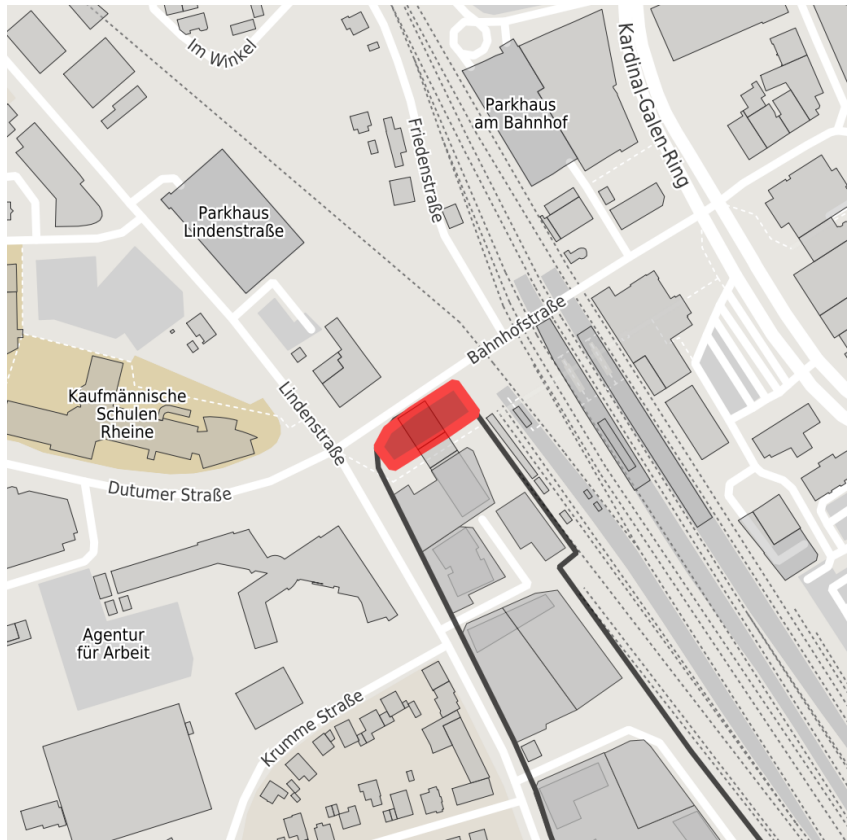

Factsheet parcel

Designation Innovationsquartier Bahnhof Rheine (No. 007)
 Area size 1,070 m²
 City / district Rheine, Steinfurt

Map view

Location in germany

Location in municipality

Detail view

© [OpenStreetMap](https://www.openstreetmap.org/) contributors. Map view subject to exact measurement.

Commercial zone

Location	
Regional important?	No

Transport connections

			Distance	
			[km]	[min]
Freeway	A30		6.0	0
Highway	B70		2.7	0
Airport	Münster/Osnabrück		31.0	0
Port	Dortmund-Ems-Kanal		5.8	0
Rail freight	Container-Terminal (GVZ Rheine)		6.5	0
Public transport			0.3	0