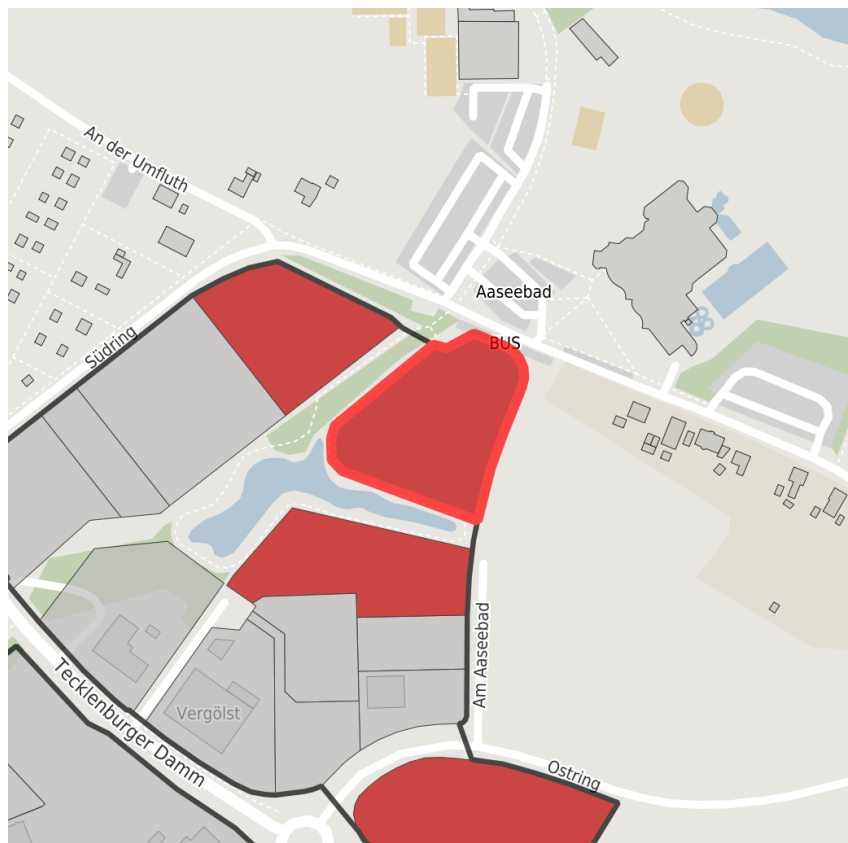

## Factsheet parcel

Designation	Gewerbegebiet Tecklenburger Damm (No. 007)
Area size	8,845 m <sup>2</sup>
City / district	Ibbenbüren, Steinfurt

## Map view

Location in germany

Location in municipality

Detail view

© [OpenStreetMap](#) contributors. Map view subject to exact measurement.

## Availabilities

 Immediately available area	 Available area within short term (< 2 years)	 Available area within medium term (2-5 years)	 Available area within Long term (> 5 years)
 Not available area			

## Parcel

Area size	8,845 m <sup>2</sup>
Price	On Demand
Availability	Immediately available area
Area designation	Commercial zone
Divisible	Yes
24h operation	No