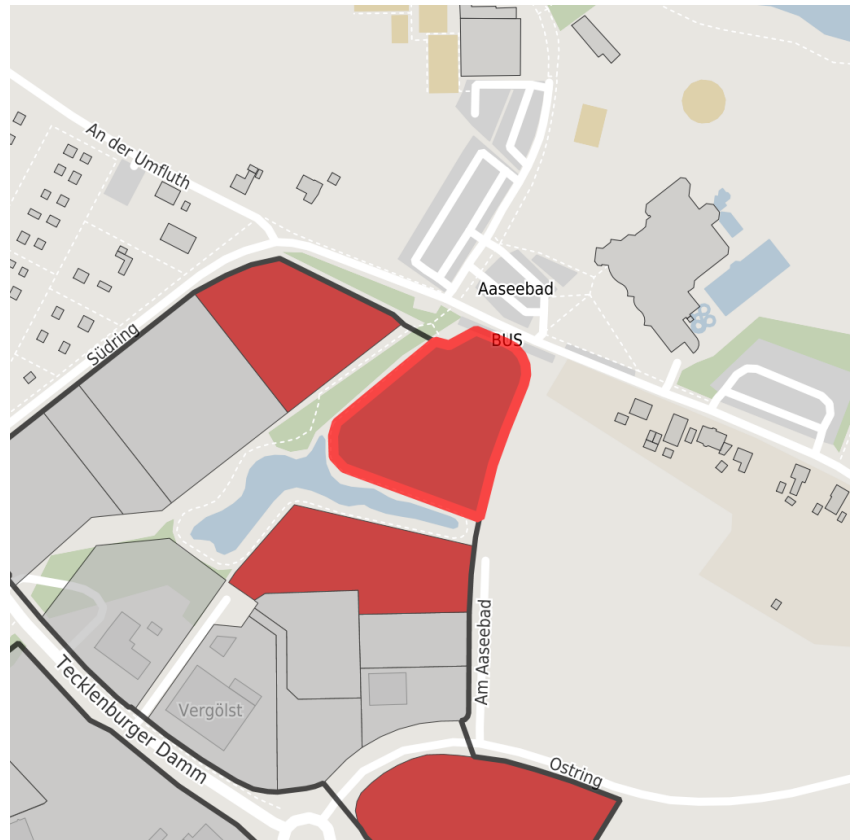

Factsheet parcel

Designation	Gewerbegebiet Tecklenburger Damm (No. 007)
Area size	8,845 m ²
City / district	Ibbenbüren, Steinfurt

Map view

Location in germany

Location in municipality

Detail view

© [OpenStreetMap](https://www.openstreetmap.org/) contributors. Map view subject to exact measurement.

Availabilities

 Immediately available area	 Available area within short term (< 2 years)	 Available area within medium term (2-5 years)	 Available area within Long term (> 5 years)
 Not available area			

Other areas

 Private ownership	 Water area	 Rail area	 Street area
 Green area	 Living space	 disposal/supply infrastructure	 Other Area

Parcel

Area size	8,845 m ²
Price	On Demand
Availability	Immediately available area
Area designation	Commercial zone
Divisible	Yes
24h operation	No

Commercial zone

Location	Outskirts
Regional important?	No

Transport connections

			Distance	
			[km]	[min]
Freeway	BAB30		2.0	5
Highway	B 219		2.0	5
Airport	FMO		20.0	20
Port	Dortmund - Ems - Kanal		7.0	10
Rail freight	Osnabrück		22.0	25
Public transport	Ibbenbüren		2.0	10