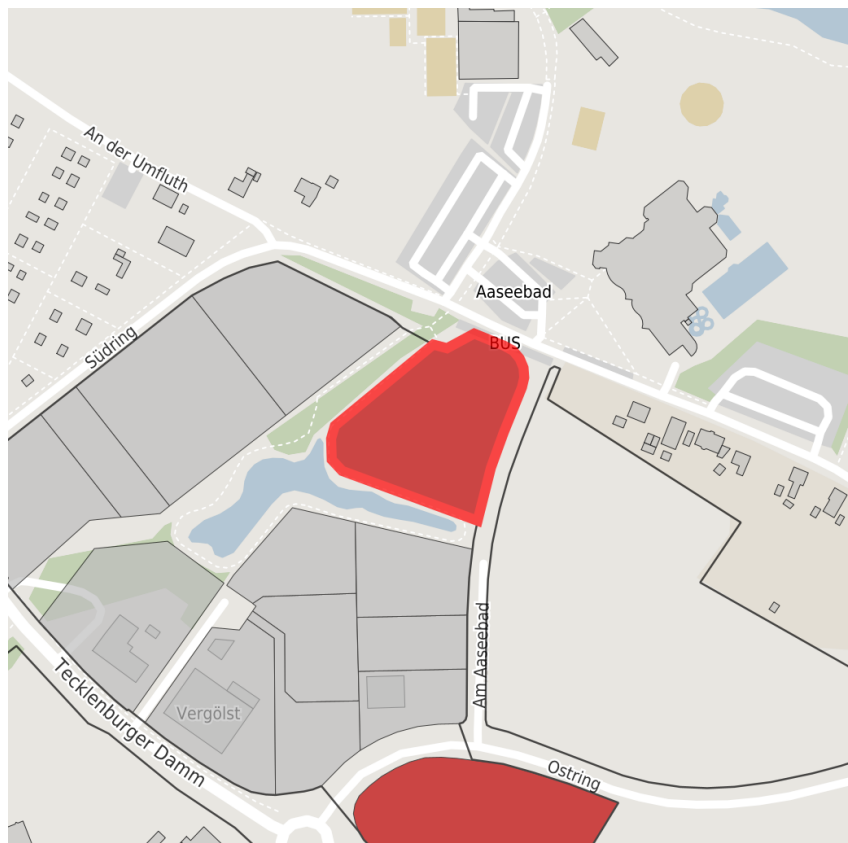

Factsheet parcel

Designation	Gewerbegebiet Tecklenburger Damm (No. 007)
Area size	8,845 m ²
City / district	Ibbenbüren, Steinfurt

Map view

Location in germany

Location in municipality

Detail view

© [OpenStreetMap](#) contributors. Map view subject to exact measurement.

Availabilities

 Immediately available area	 Available area within short term (< 2 years)	 Available area within medium term (2-5 years)	 Available area within Long term (> 5 years)
 Not available area			

Other areas

 Private ownership	 Water area	 Rail area	 Street area
 Green area	 Living space	 disposal/supply infrastructure	 Other Area

Parcel

Area size	8,845 m ²
Price	On Demand
Availability	Immediately available area
Area designation	Commercial zone
Divisible	Yes
24h operation	No

Commercial zone

Location	Outskirts
Regional important?	No

Transport connections

			Distance	
			[km]	[min]
Freeway	BAB30		2.0	5
Highway	B 219		2.0	5
Airport	FMO		20.0	20
Port	Dortmund - Ems - Kanal		7.0	10
Rail freight	Osnabrück		22.0	25
Public transport	Ibbenbüren		2.0	10