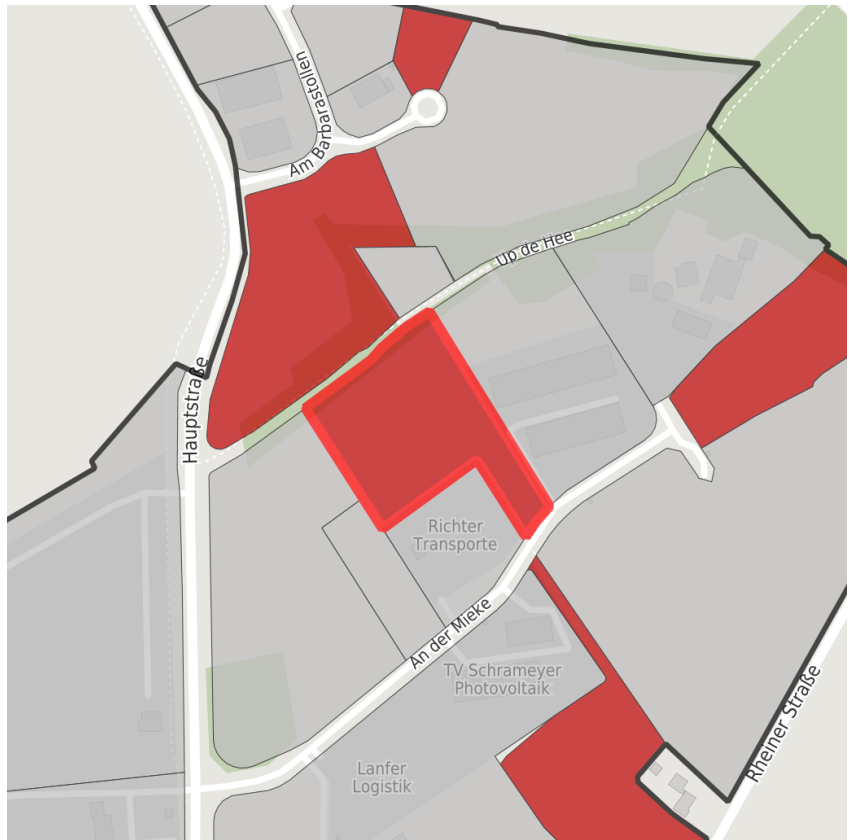

Factsheet parcel

Designation	Industriegebiet Uffeln-Ost (No. 020)
Area size	12,045 m ²
City / district	Ibbenbüren, Steinfurt

Map view

Location in germany

Location in municipality

Detail view

© [OpenStreetMap](#) contributors. Map view subject to exact measurement.

Availabilities

- Immediately available area
- Available area within short term (< 2 years)
- Available area within medium term (2-5 years)
- Available area within Long term (> 5 years)
- Not available area

Other areas

- Private ownership
- Water area
- Rail area
- Street area
- Green area
- Living space
- disposal/supply infrastructure
- Other Area

Parcel

Area size	12,045 m ²
Price	On Demand
Availability	Immediately available area
Area designation	Industrial area , Commercial zone
Divisible	Yes
24h operation	No

Commercial zone

Location	Outskirts
Regional important?	No

Transport connections

		Distance	
		[km]	[min]
Freeway	A 30	4.0	5
Highway	Landstrasse direkt	0.0	0
Airport	Münster/Osnabrück	31.0	31
Port	Mittellandkanal	1.0	0
Rail freight	Rheine	14.0	25
Public transport	Esch	2.0	5